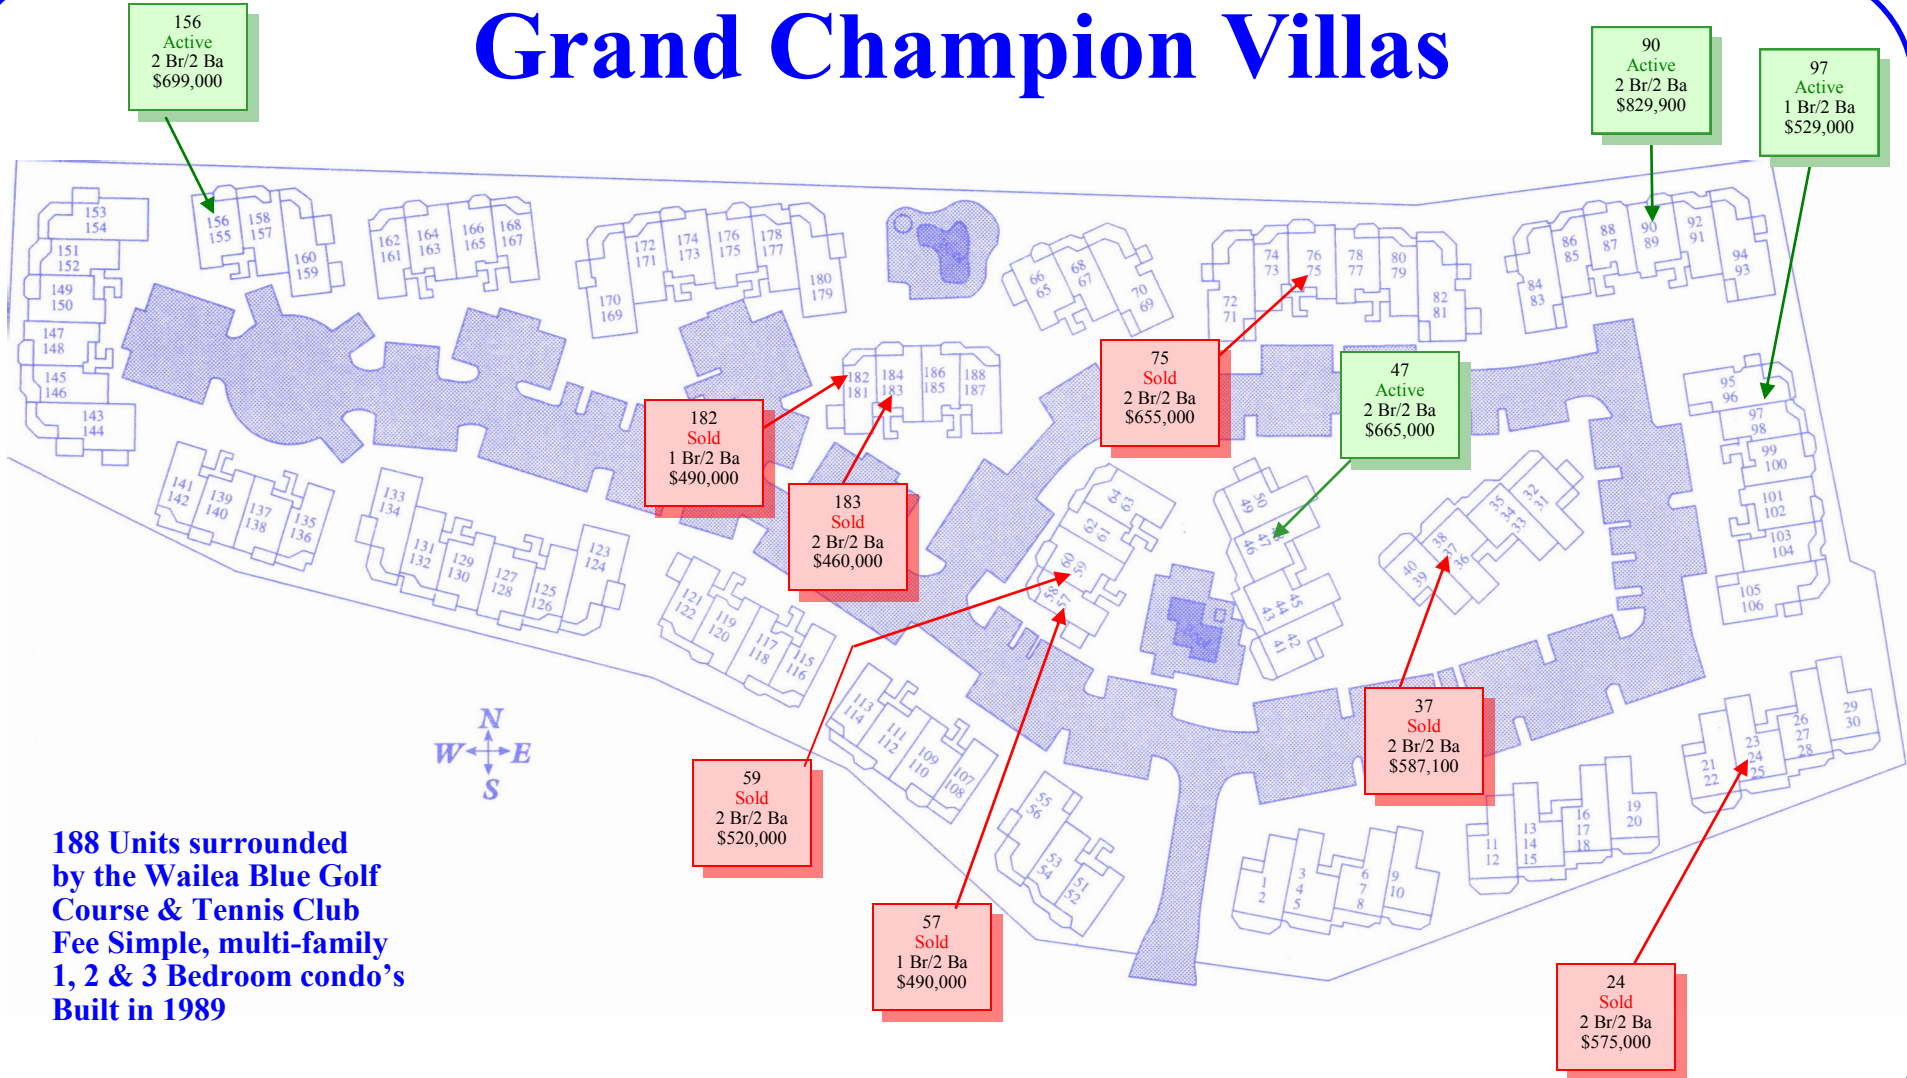

Grand Champion Villas

188 Units surrounded by the Wailea Blue Golf Course & Tennis Club
 Fee Simple, multi-family
 1, 2 & 3 Bedroom condo's
 Built in 1989

Visual Market Analysis 4/8/14 to 10/8/14

copyright © 2014 tom tezak