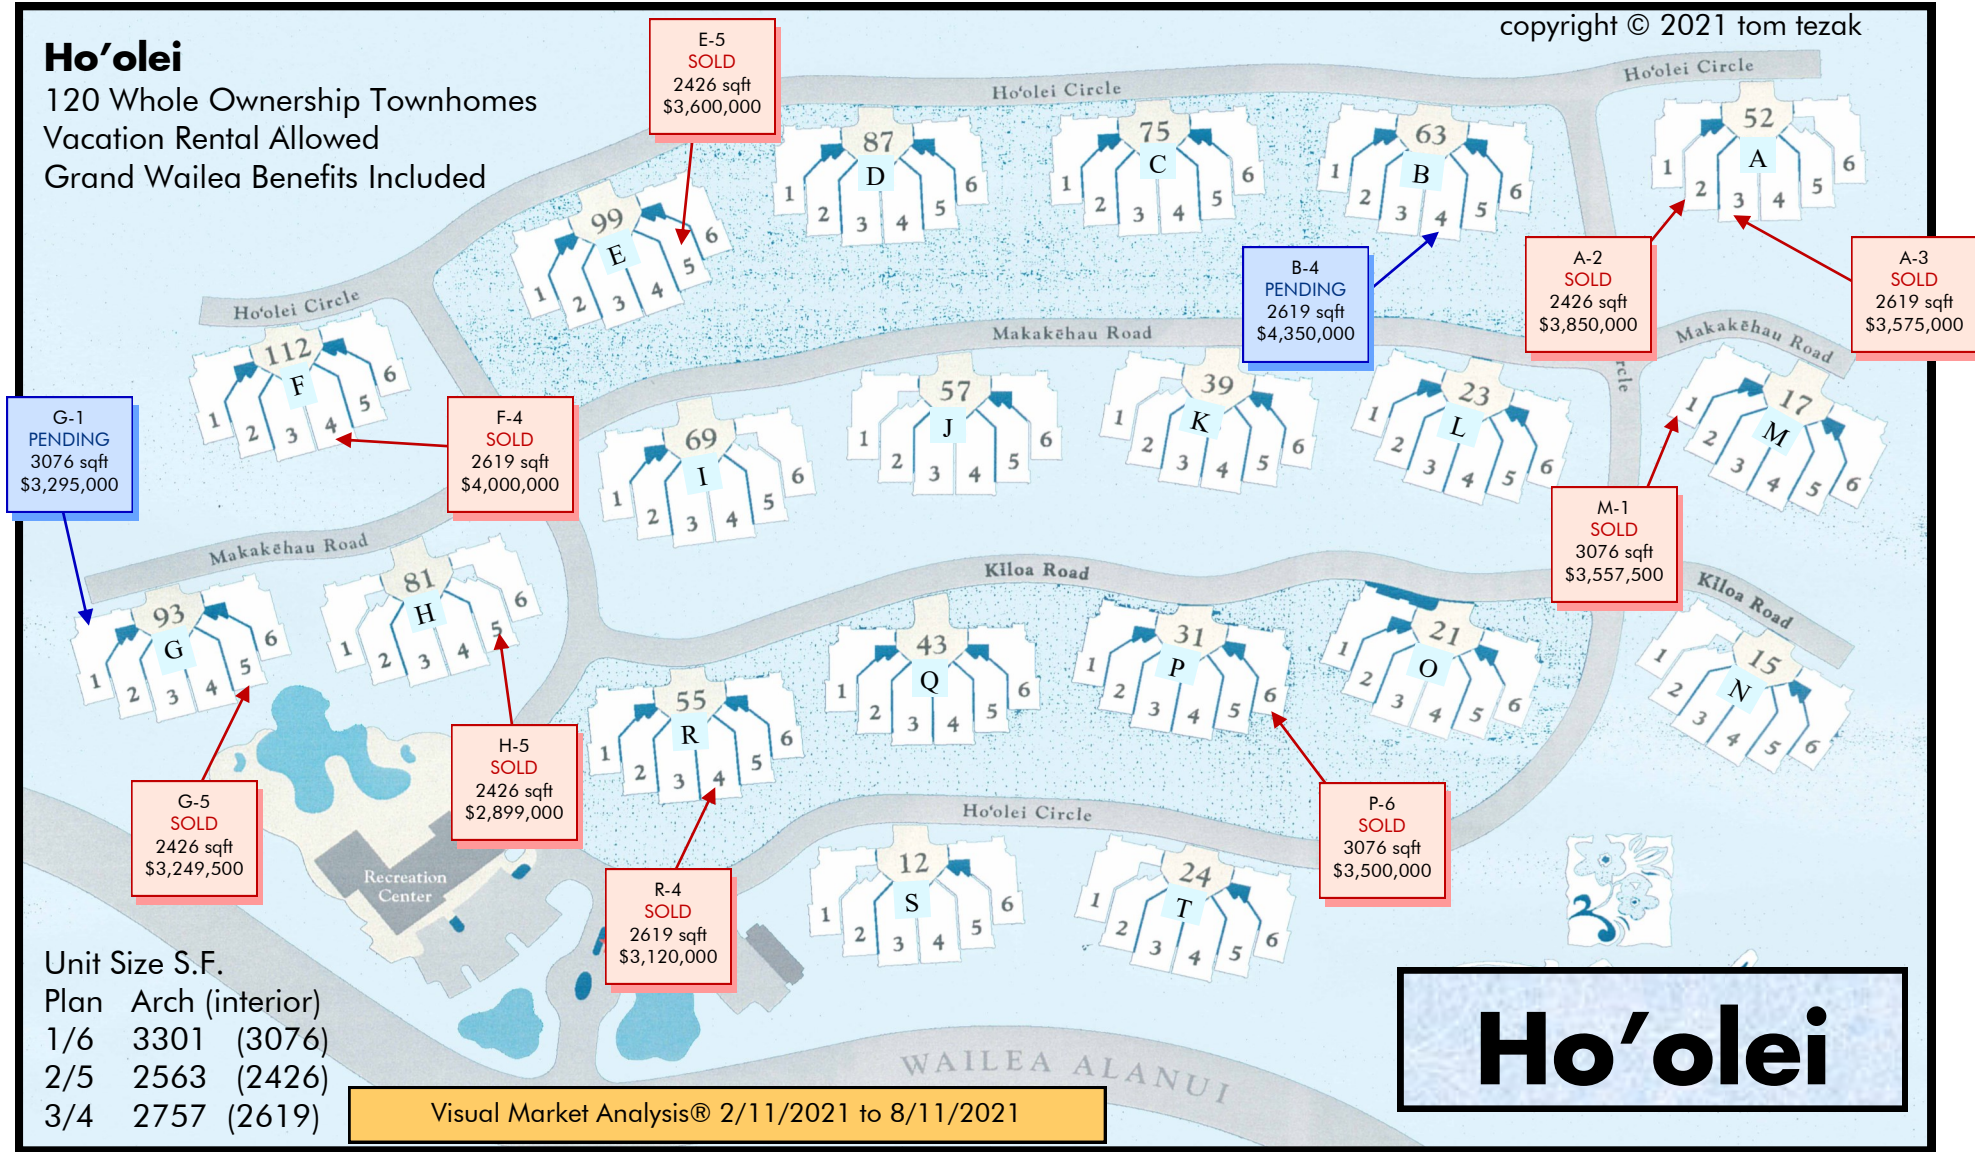

Ho'olei

120 Whole Ownership Townhomes
 Vacation Rental Allowed
 Grand Wailea Benefits Included

copyright © 2021 tom tezak

Unit Size S.F.

Plan	Arch	(interior)
1/6	3301	(3076)
2/5	2563	(2426)
3/4	2757	(2619)

Two Locations to Serve You:
 The Shops at Wailea
 3750 Wailea Alanui B-16, Wailea, Maui
 Rainbow Mall
 2439 S Kihei Rd Suite 115A, Kihei, Maui