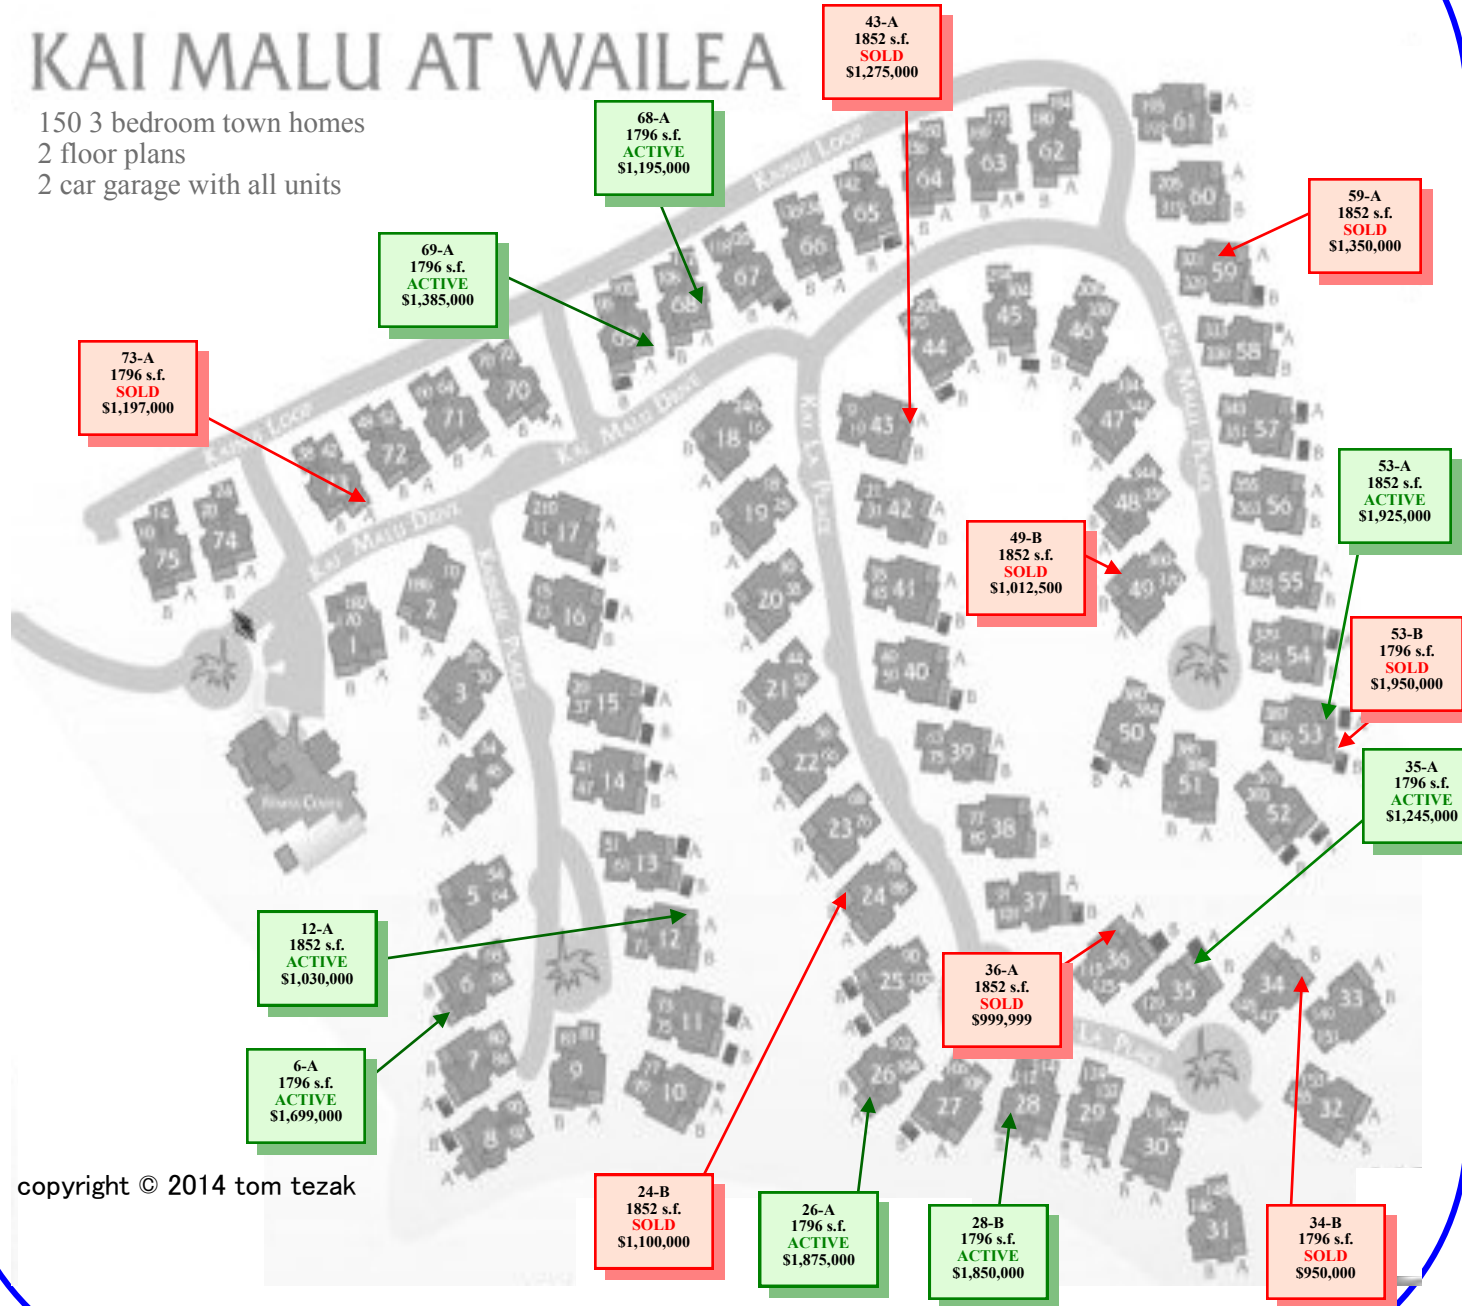

KAI MALU AT WAILEA

150 3 bedroom town homes
2 floor plans
2 car garage with all units

copyright © 2014 tom tezak

Tom Tezak

Making Every Moment Count

808-879-4663 Direct Line
866-752-4663 Toll Free
808-280-2055 Cell