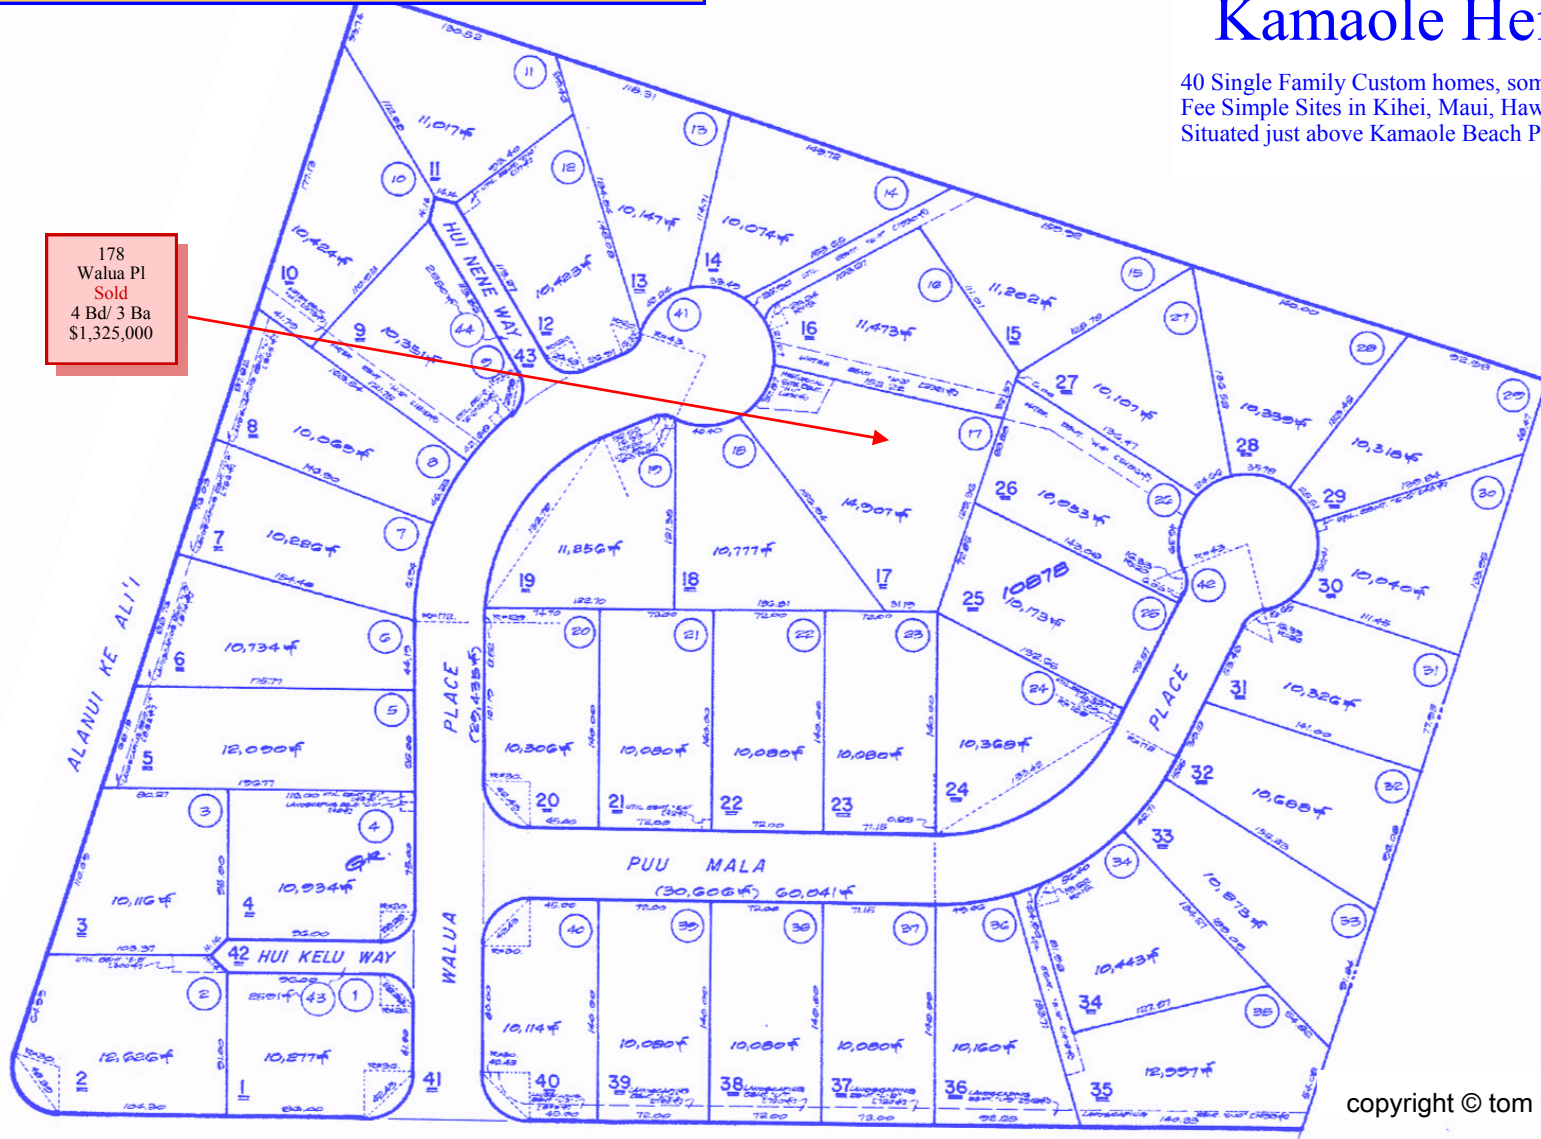

# Kamaole Heights

40 Single Family Custom homes, some w/Ohanas  
Fee Simple Sites in Kihei, Maui, Hawaii  
Situated just above Kamaole Beach Park I

178  
Waluia Pl  
Sold  
4 Bd/3 Ba  
\$1,325,000

copyright © tom tezak 2014