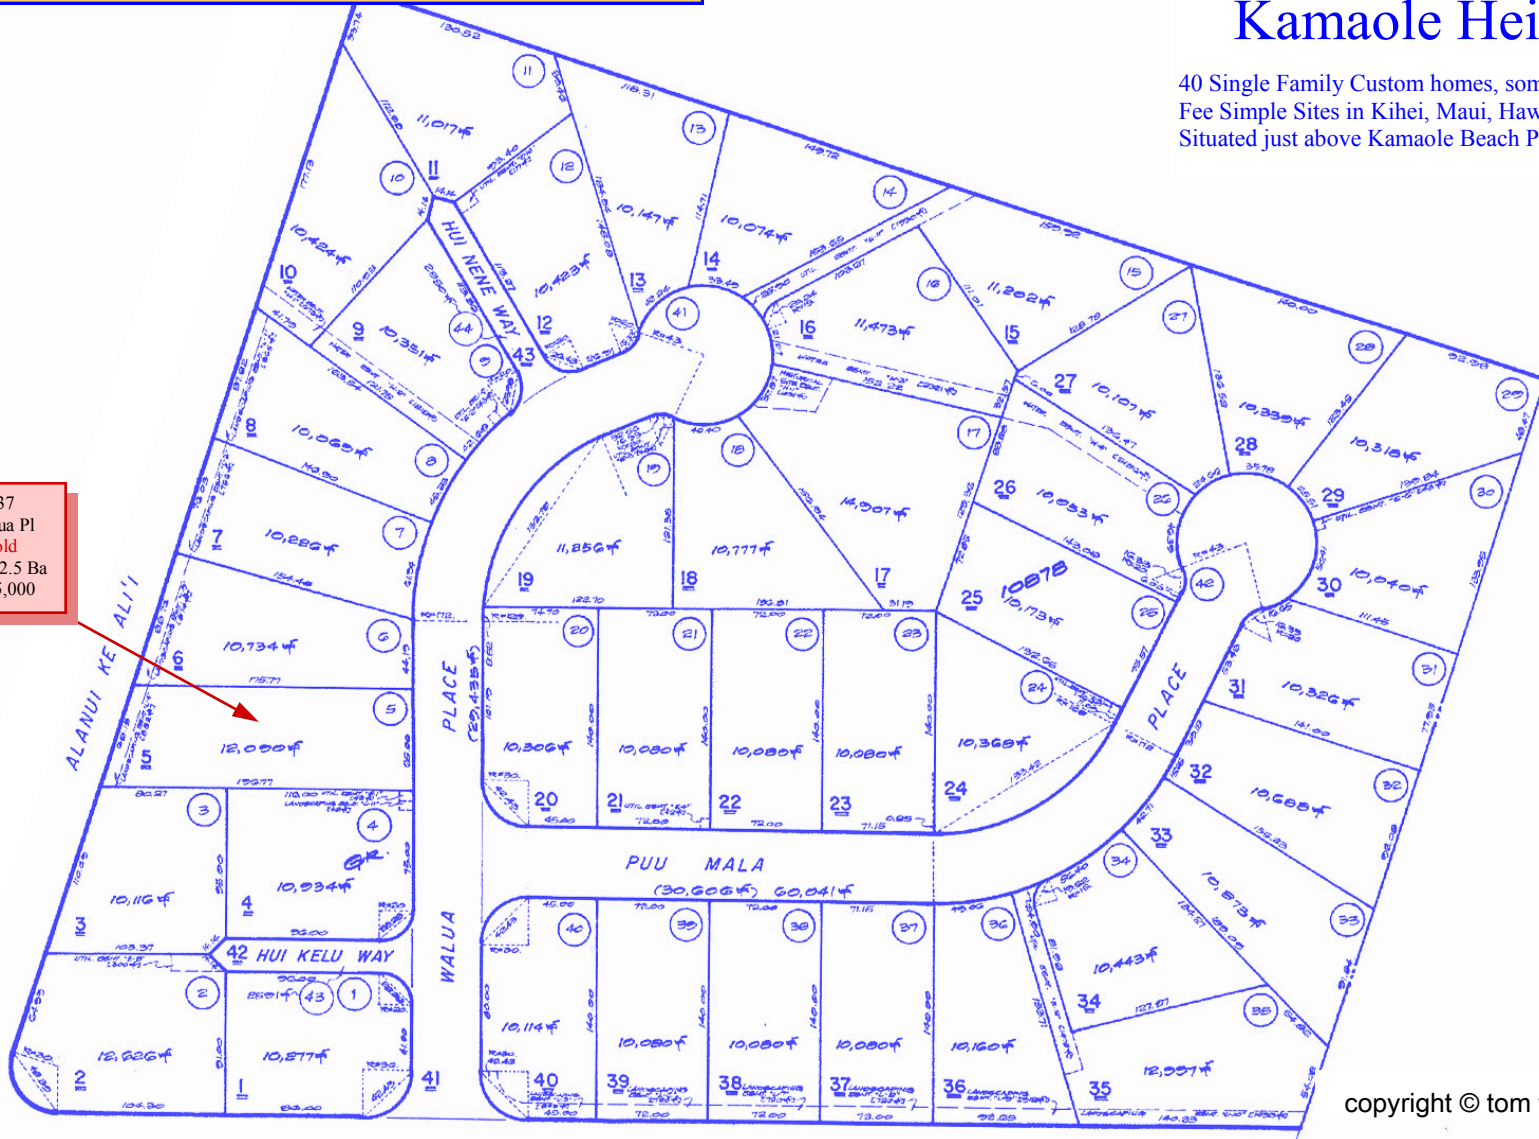

Kamaole Heights

40 Single Family Custom homes, some w/Ohanas
 Fee Simple Sites in Kihei, Maui, Hawaii
 Situated just above Kamaole Beach Park I

copyright © tom tezak 2014

808-879-4663 Direct Line
 866-752-4663 Toll Free
 808-280-2055 Cell