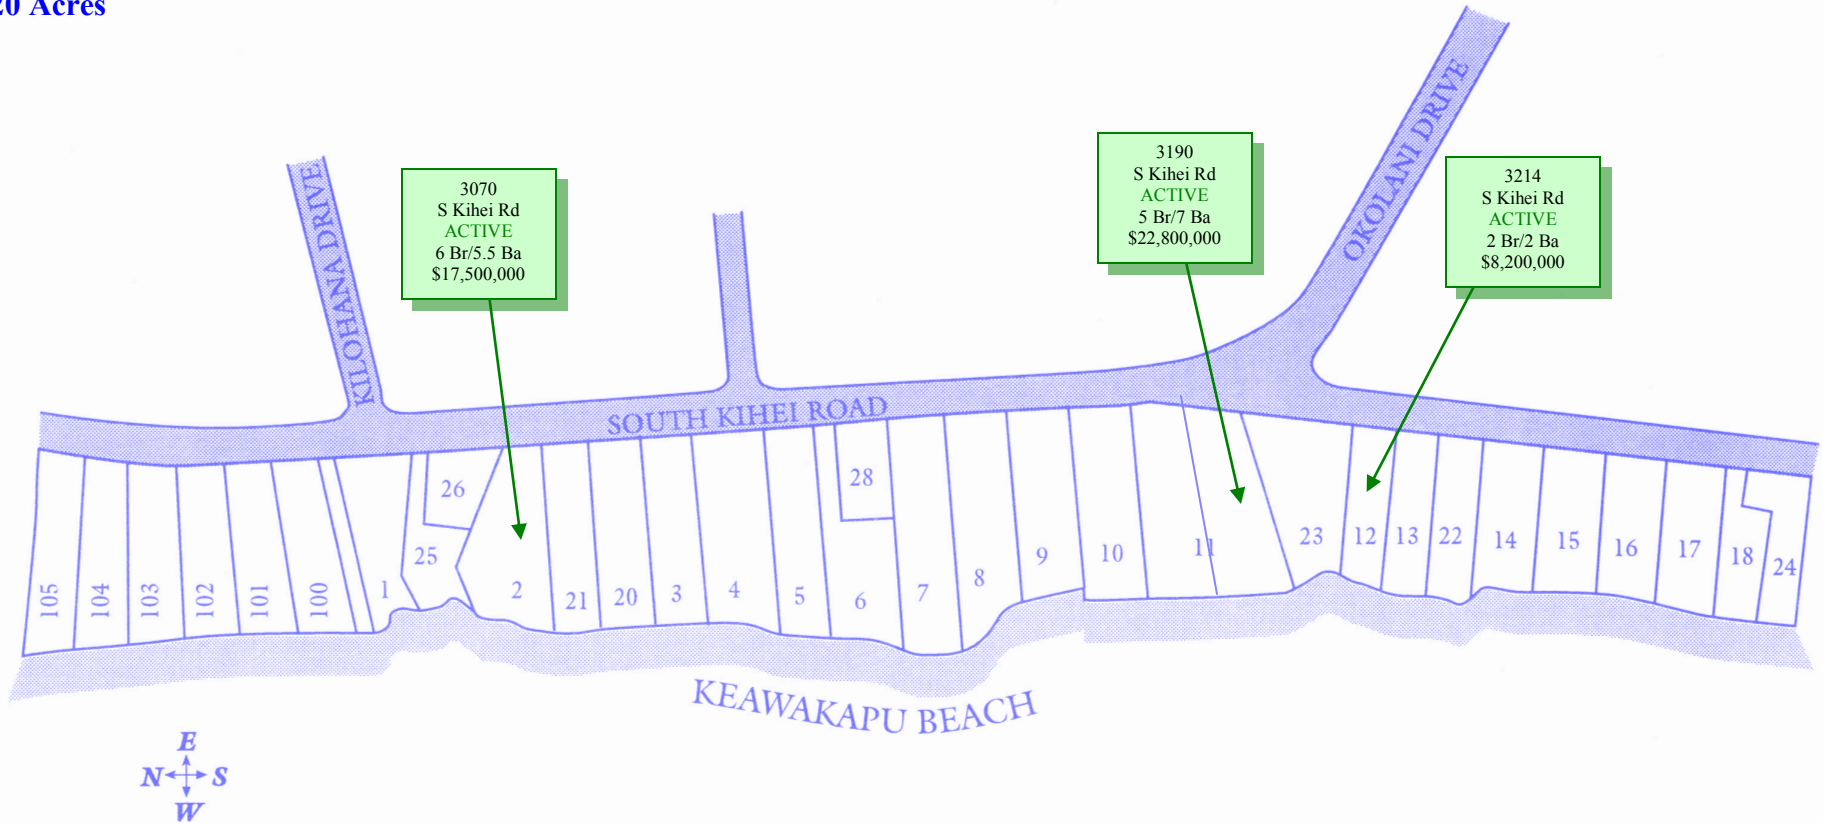

Keawakapu Beach

Oceanfront on Keawakapu Beach

32 Homesites

20 Acres

copyright© 2014 tom tezak

808-879-4663 Direct Line
 866-752-4663 Toll Free
 808-280-2055 Cell
 Email Tom@TomTezak.com

The Shops at Wailea
 3750 Wailea Alanui Suite B-16
 Wailea, Hawaii 96753