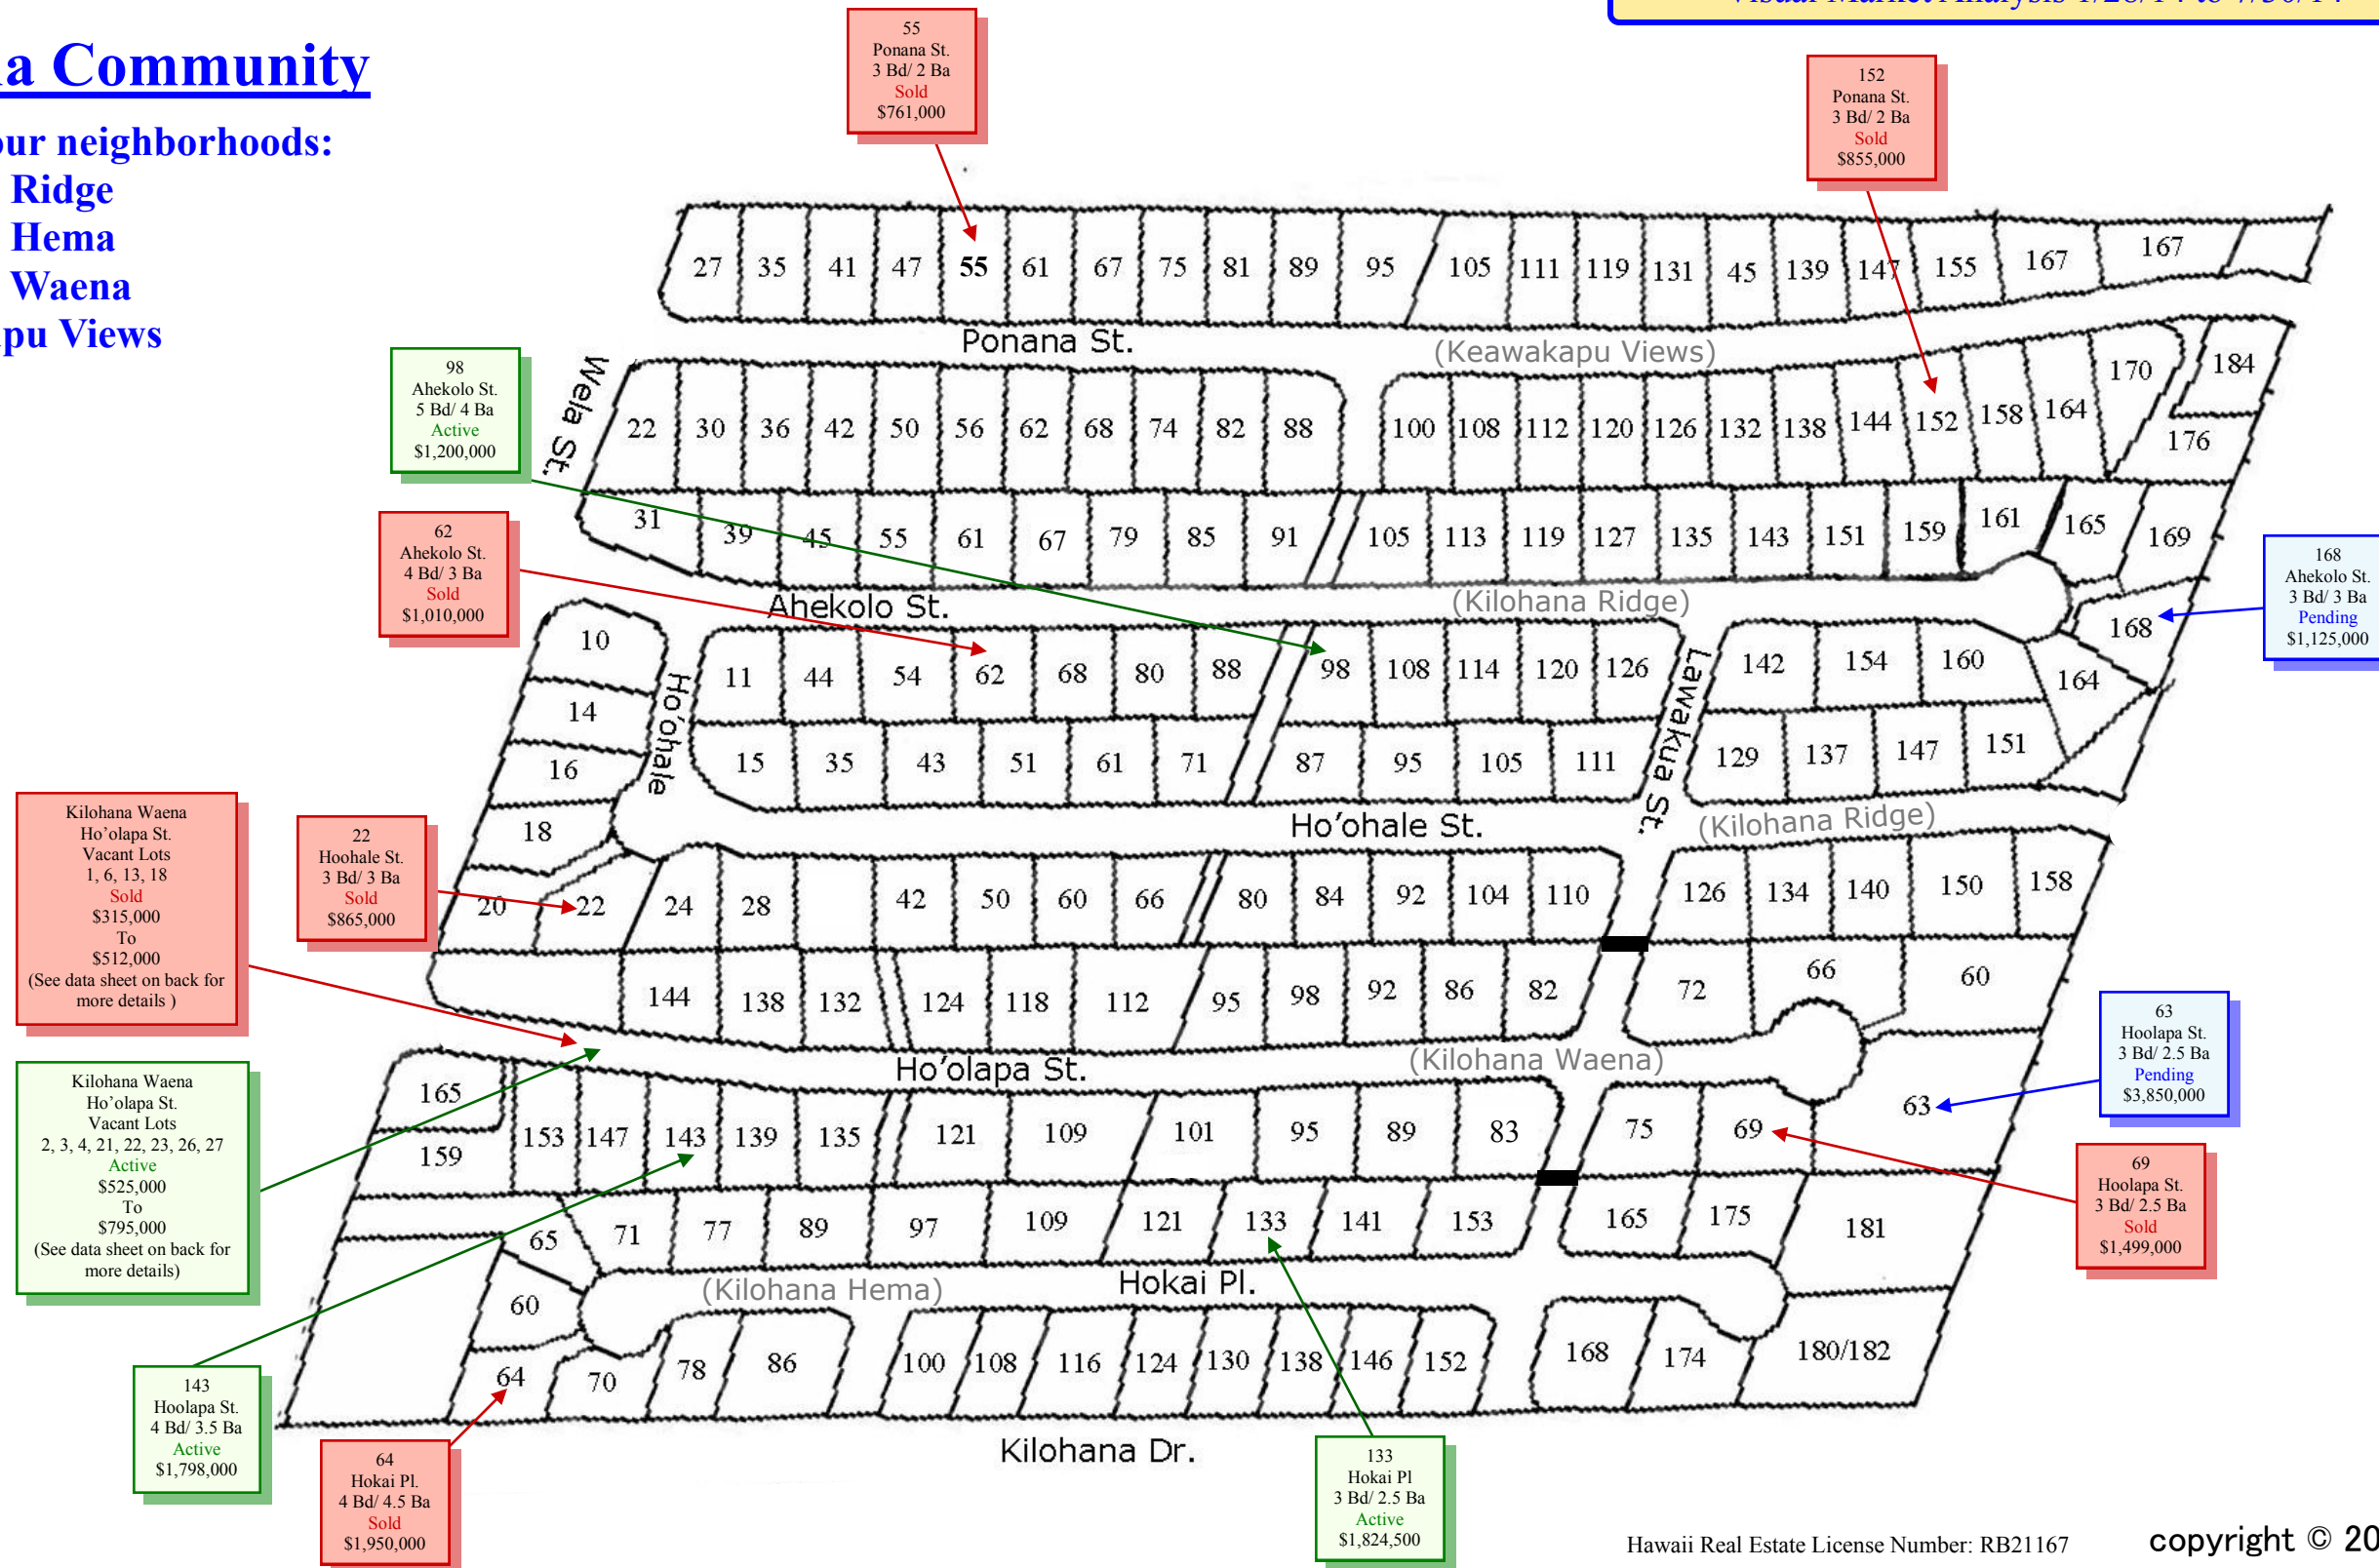

# Kilohana Community

Including four neighborhoods:

- Kilohana Ridge
- Kilohana Hema
- Kilohana Waena
- Keawakapu Views

Hawaii Real Estate License Number: RB21167

copyright © 2014 tom tezak

808-879-4663 Direct Line  
 866-752-4663 Toll Free  
 808-280-2055 Cell/Text  
 EMAIL [TOM@TOMTEZAK.COM](mailto:TOM@TOMTEZAK.COM)  
[www.TOMTEZAK.COM](http://www.TOMTEZAK.COM)