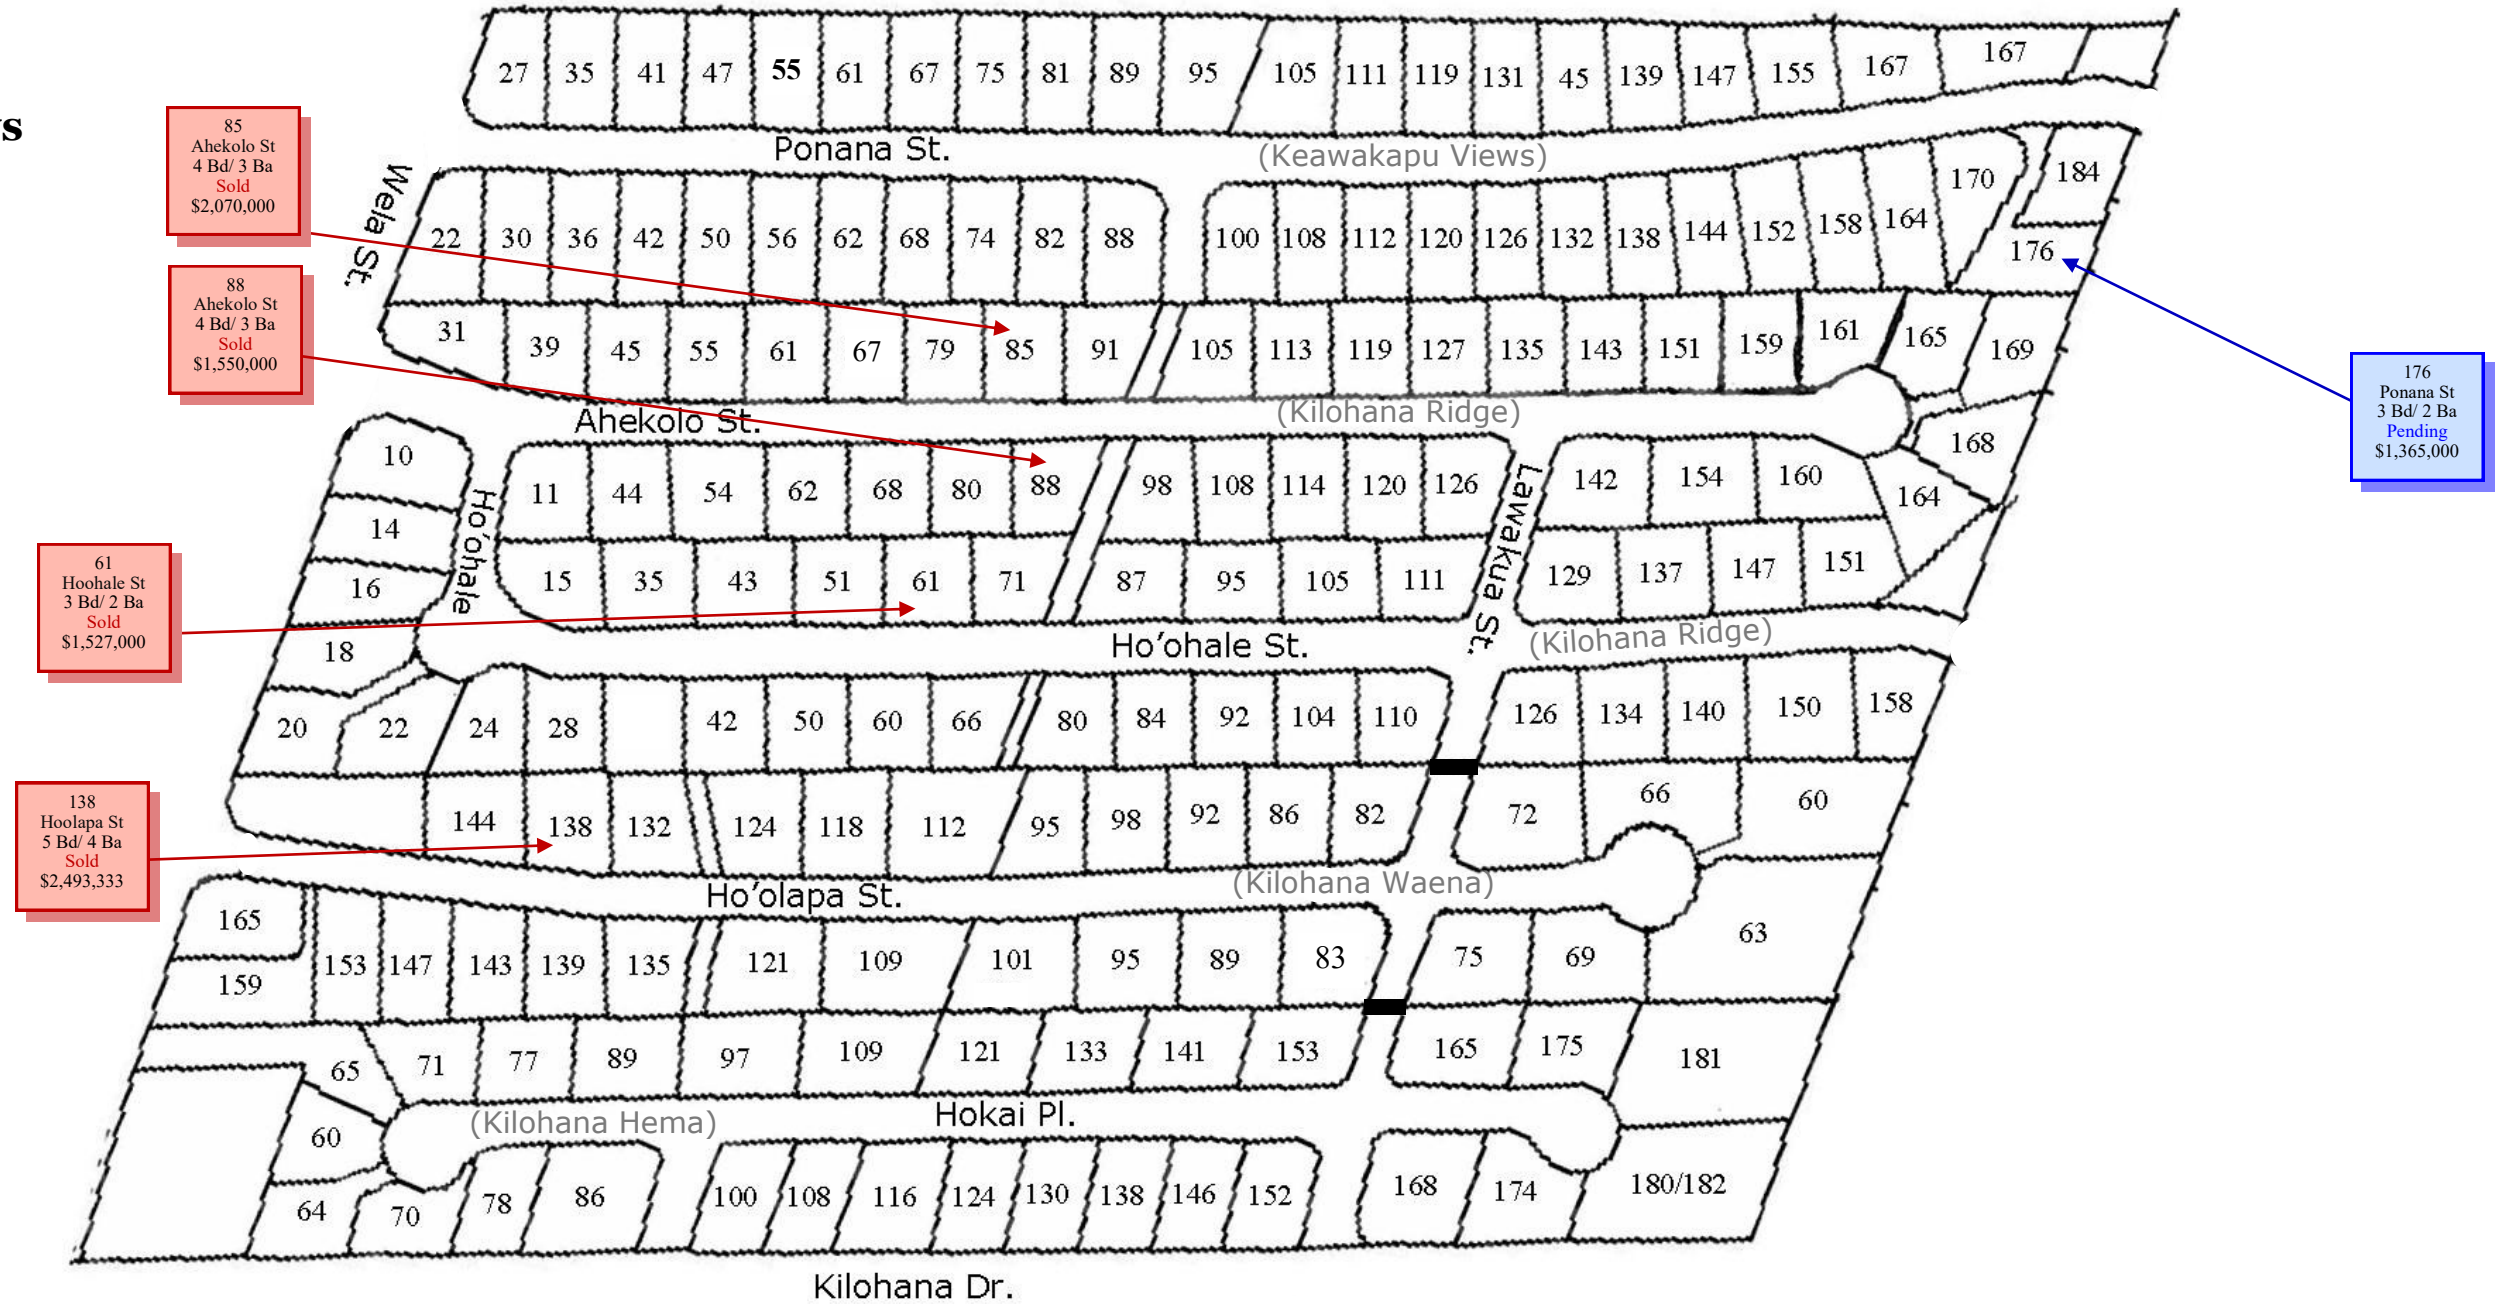

# Kilohana Community

Including four neighborhoods:

- Kilohana Ridge
- Kilohana Hema
- Kilohana Waena
- Keawakapu Views

**808-879-4663 Direct Line**  
**866-752-4663 Toll Free**  
**808-280-2055 Cell/Text**