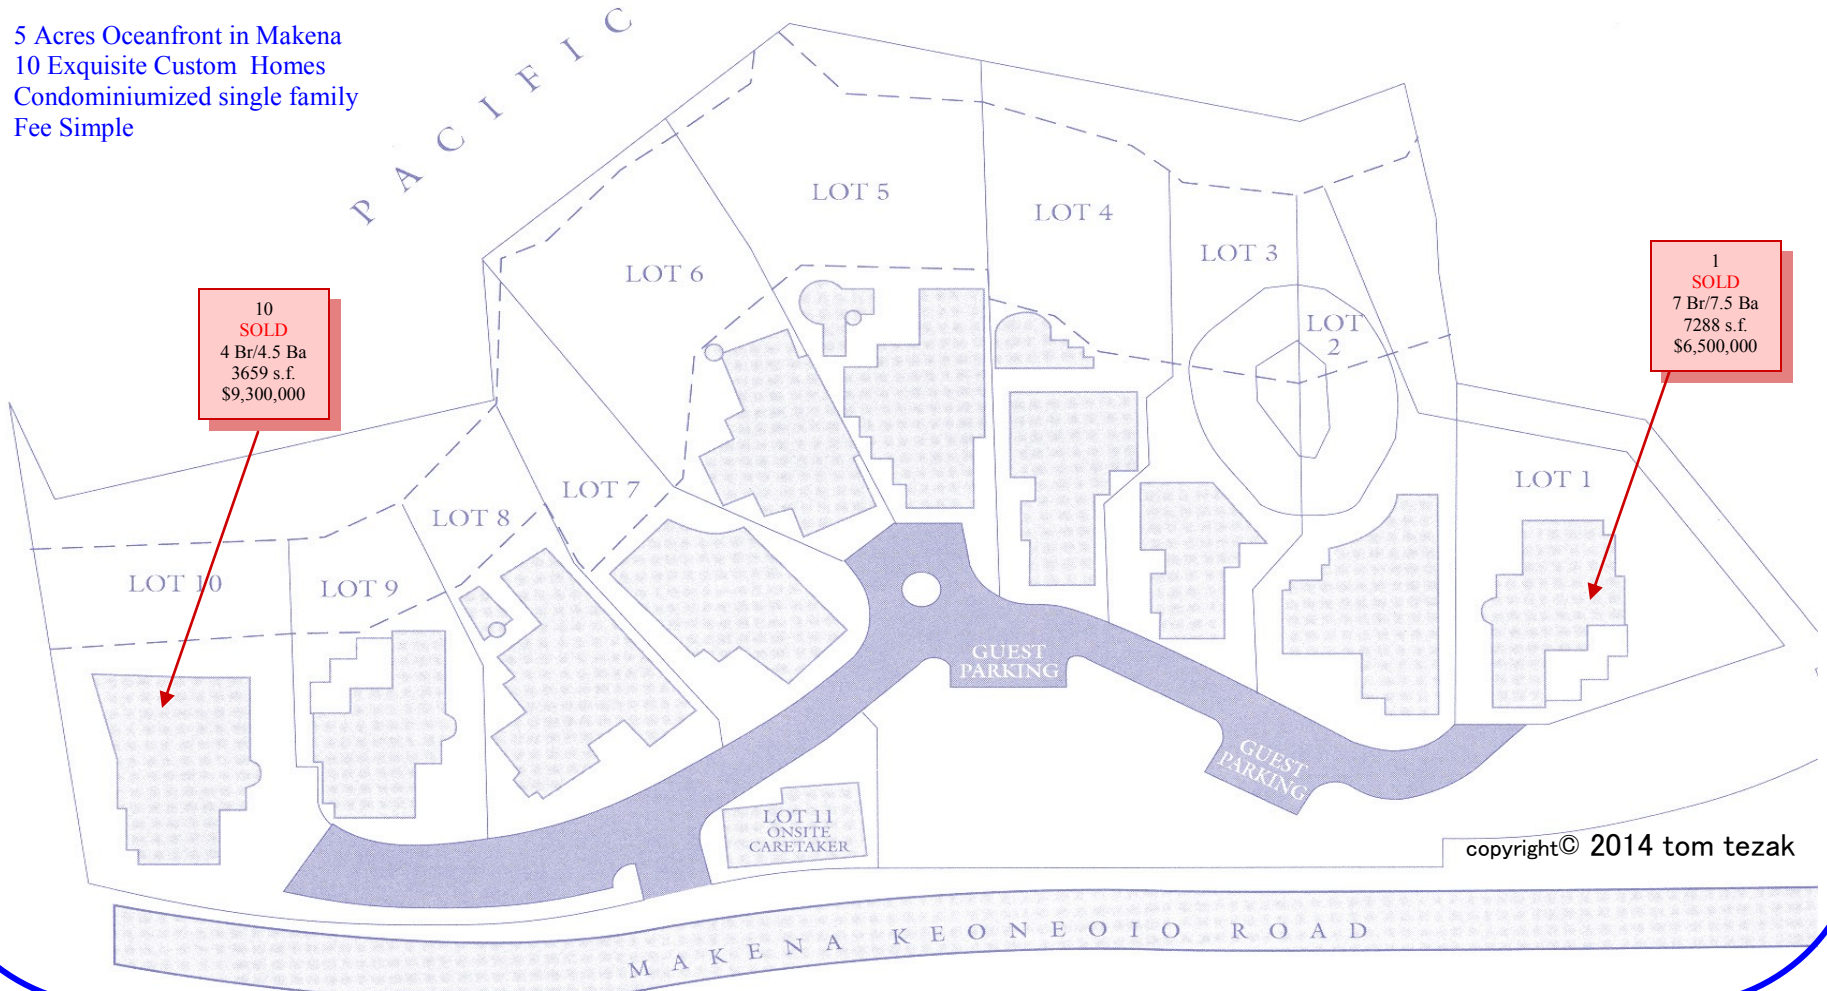

Makena Place

5 Acres Oceanfront in Makena
10 Exquisite Custom Homes
Condominiumized single family
Fee Simple

10
SOLD
4 Br/4.5 Ba
3659 s.f.
\$9,300,000

1
SOLD
7 Br/7.5 Ba
7288 s.f.
\$6,500,000

808-879-4663 Direct Line
866-752-4663 Toll Free
808-280-2055 Cell
Email Tom@tomtezak.com