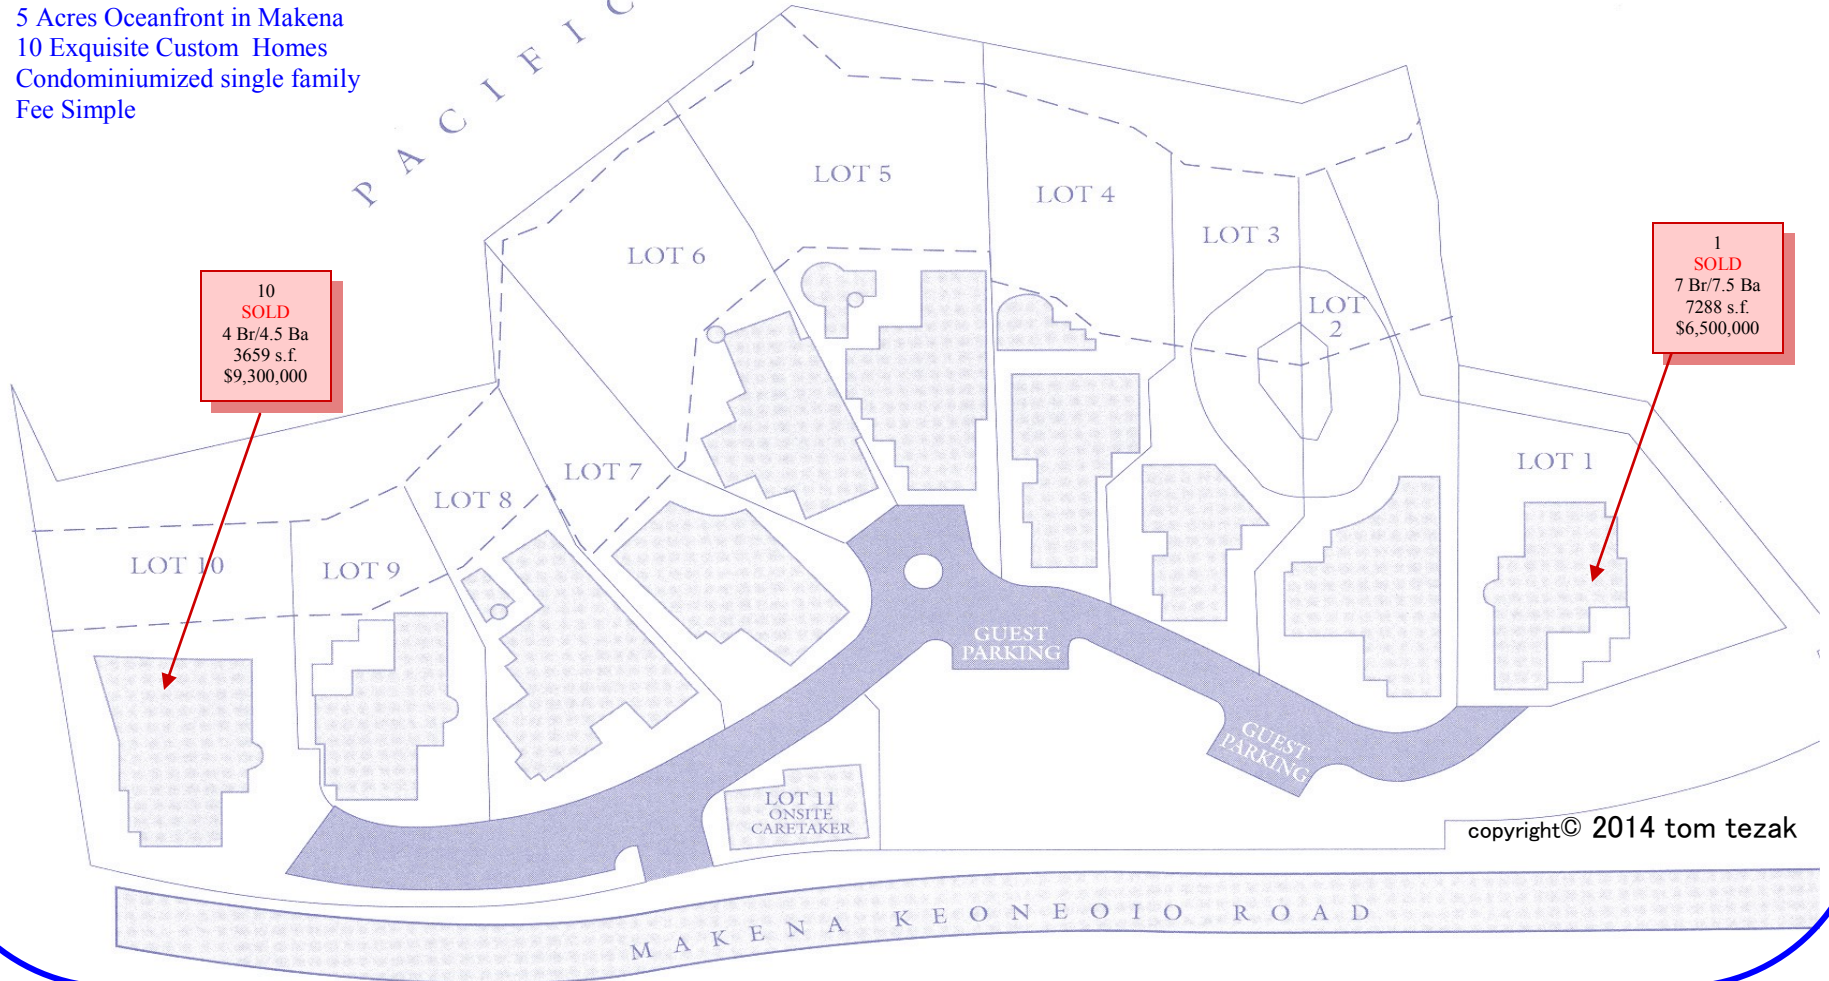

Makena Place

5 Acres Oceanfront in Makena
10 Exquisite Custom Homes
Condominiumized single family
Fee Simple

PACIFIC OCEAN

808-879-4663 Direct Line
866-752-4663 Toll Free
808-280-2055 Cell
Email Tom@tomtezak.com