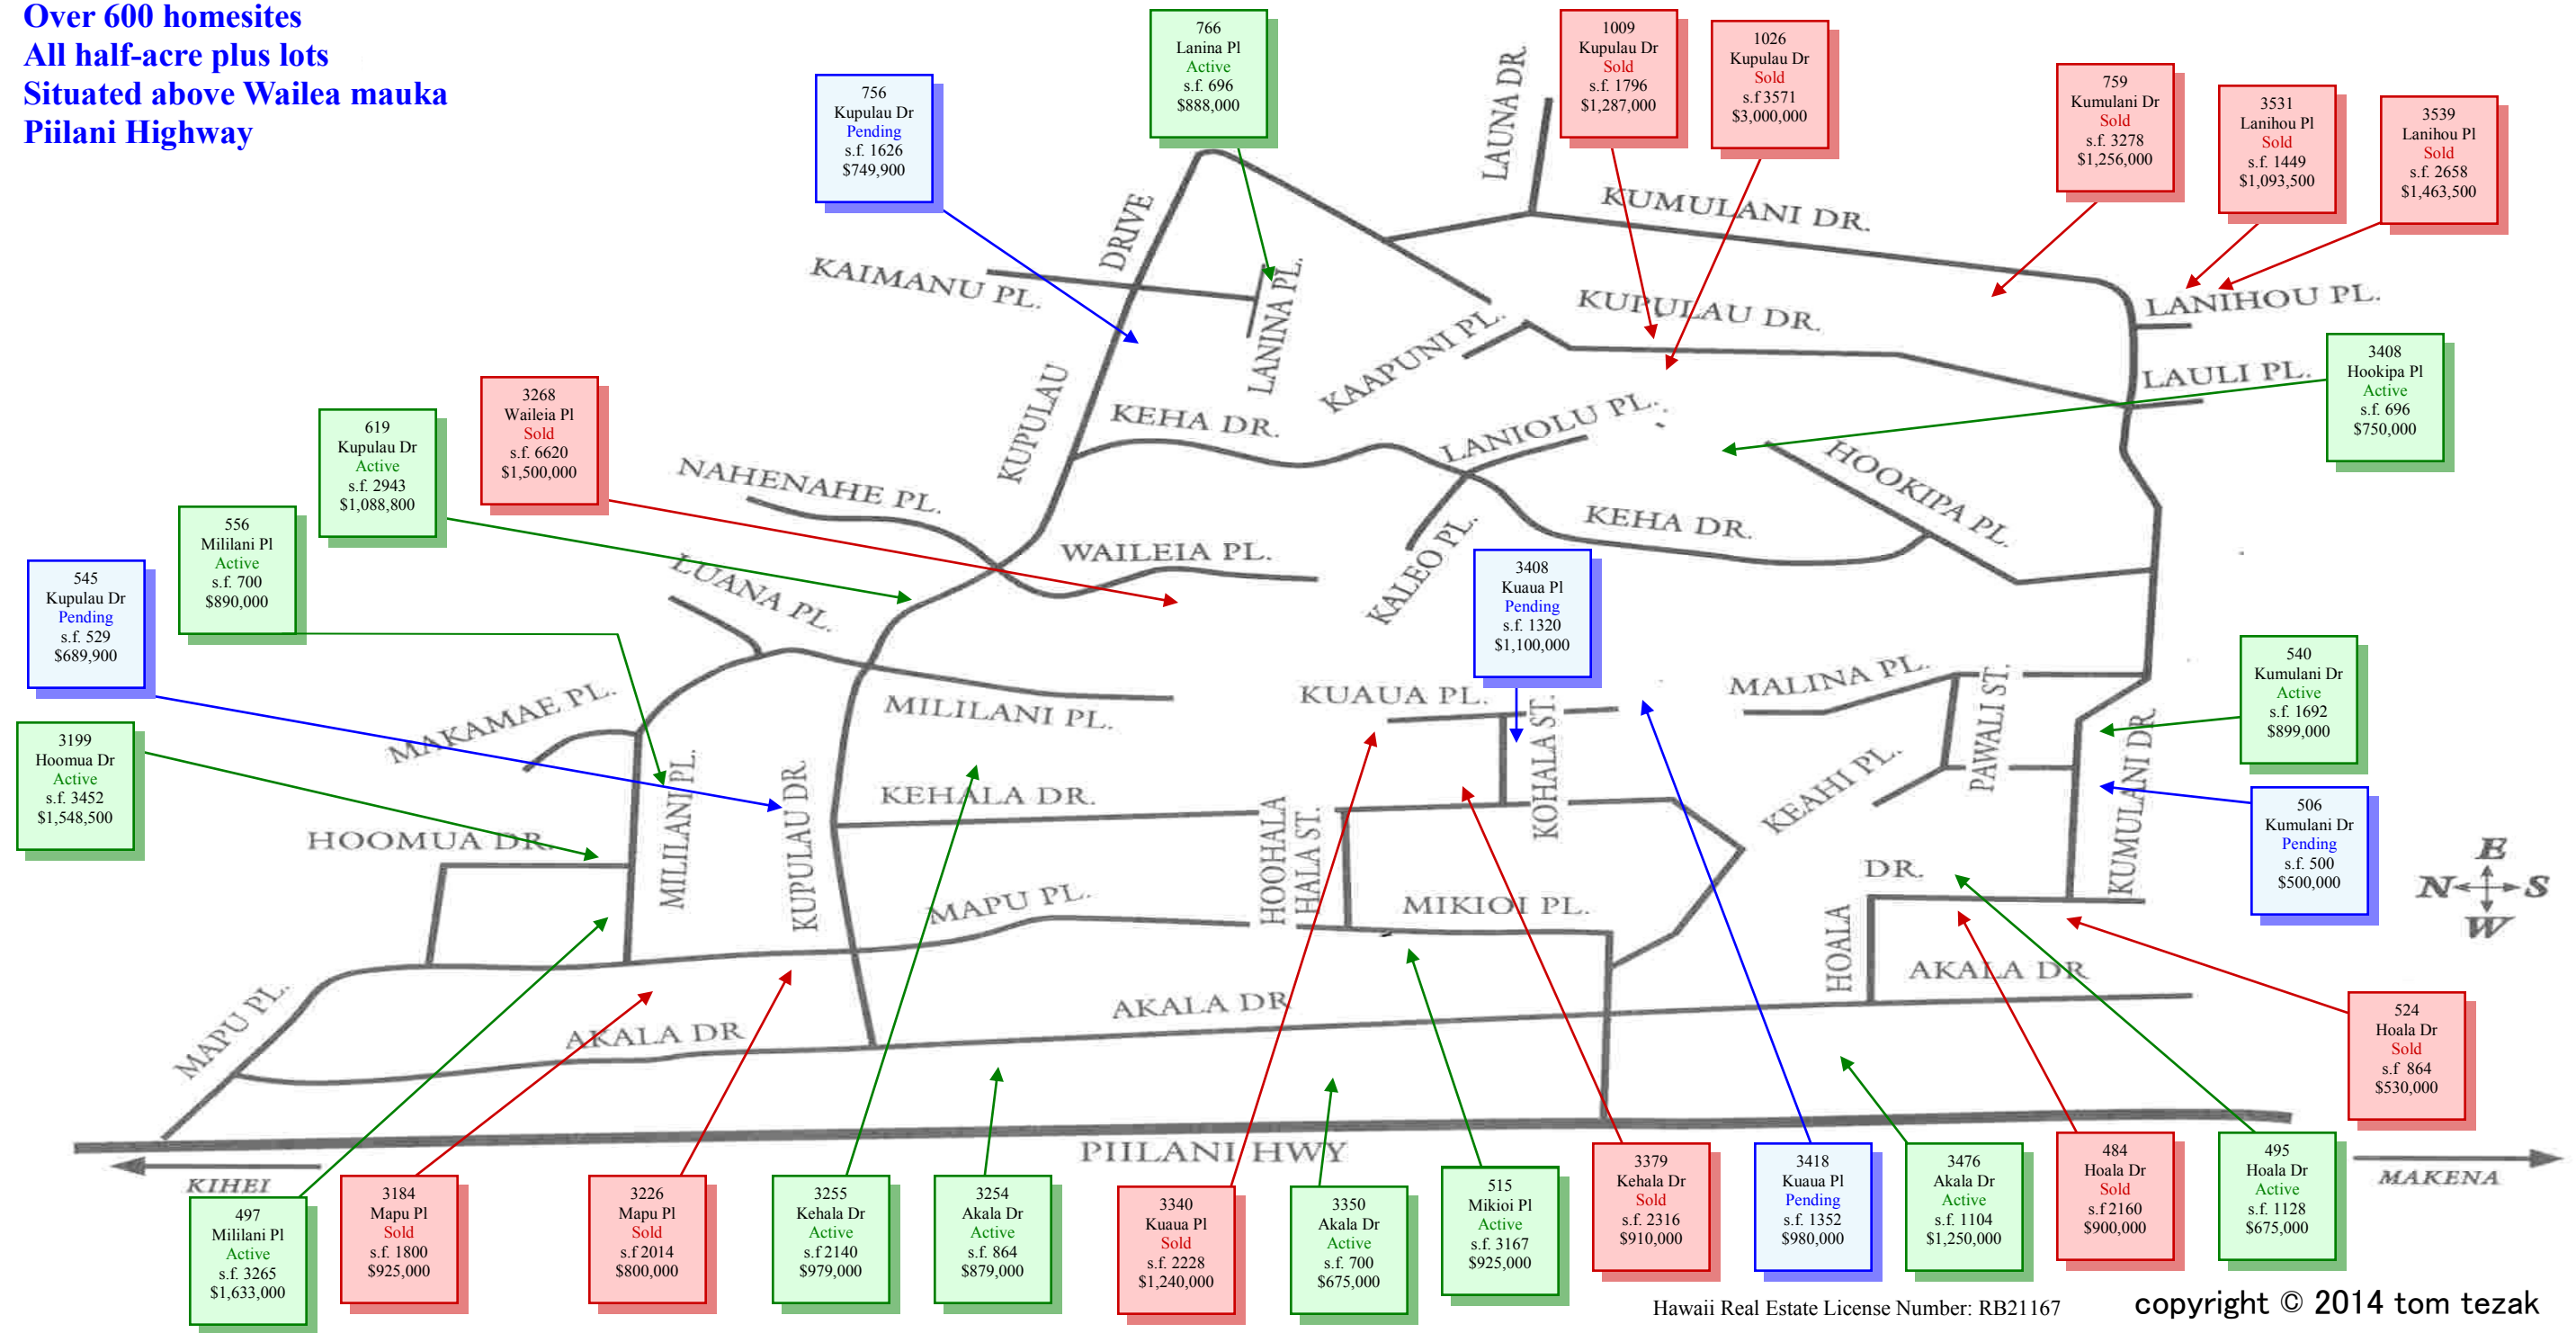

Maui Meadows

- Over 600 homesites
- All half-acre plus lots
- Situated above Wailea mauka Piilani Highway

MAUI MEADOWS

Hawaii Real Estate License Number: RB21167

copyright © 2014 tom tezak

808-879-4663 Direct Line
 866-752-4663 Toll Free
 808-280-2055 Cell/Text
 EMAIL TOM@TOMTEZAK.COM
 www.TOMTEZAK.COM