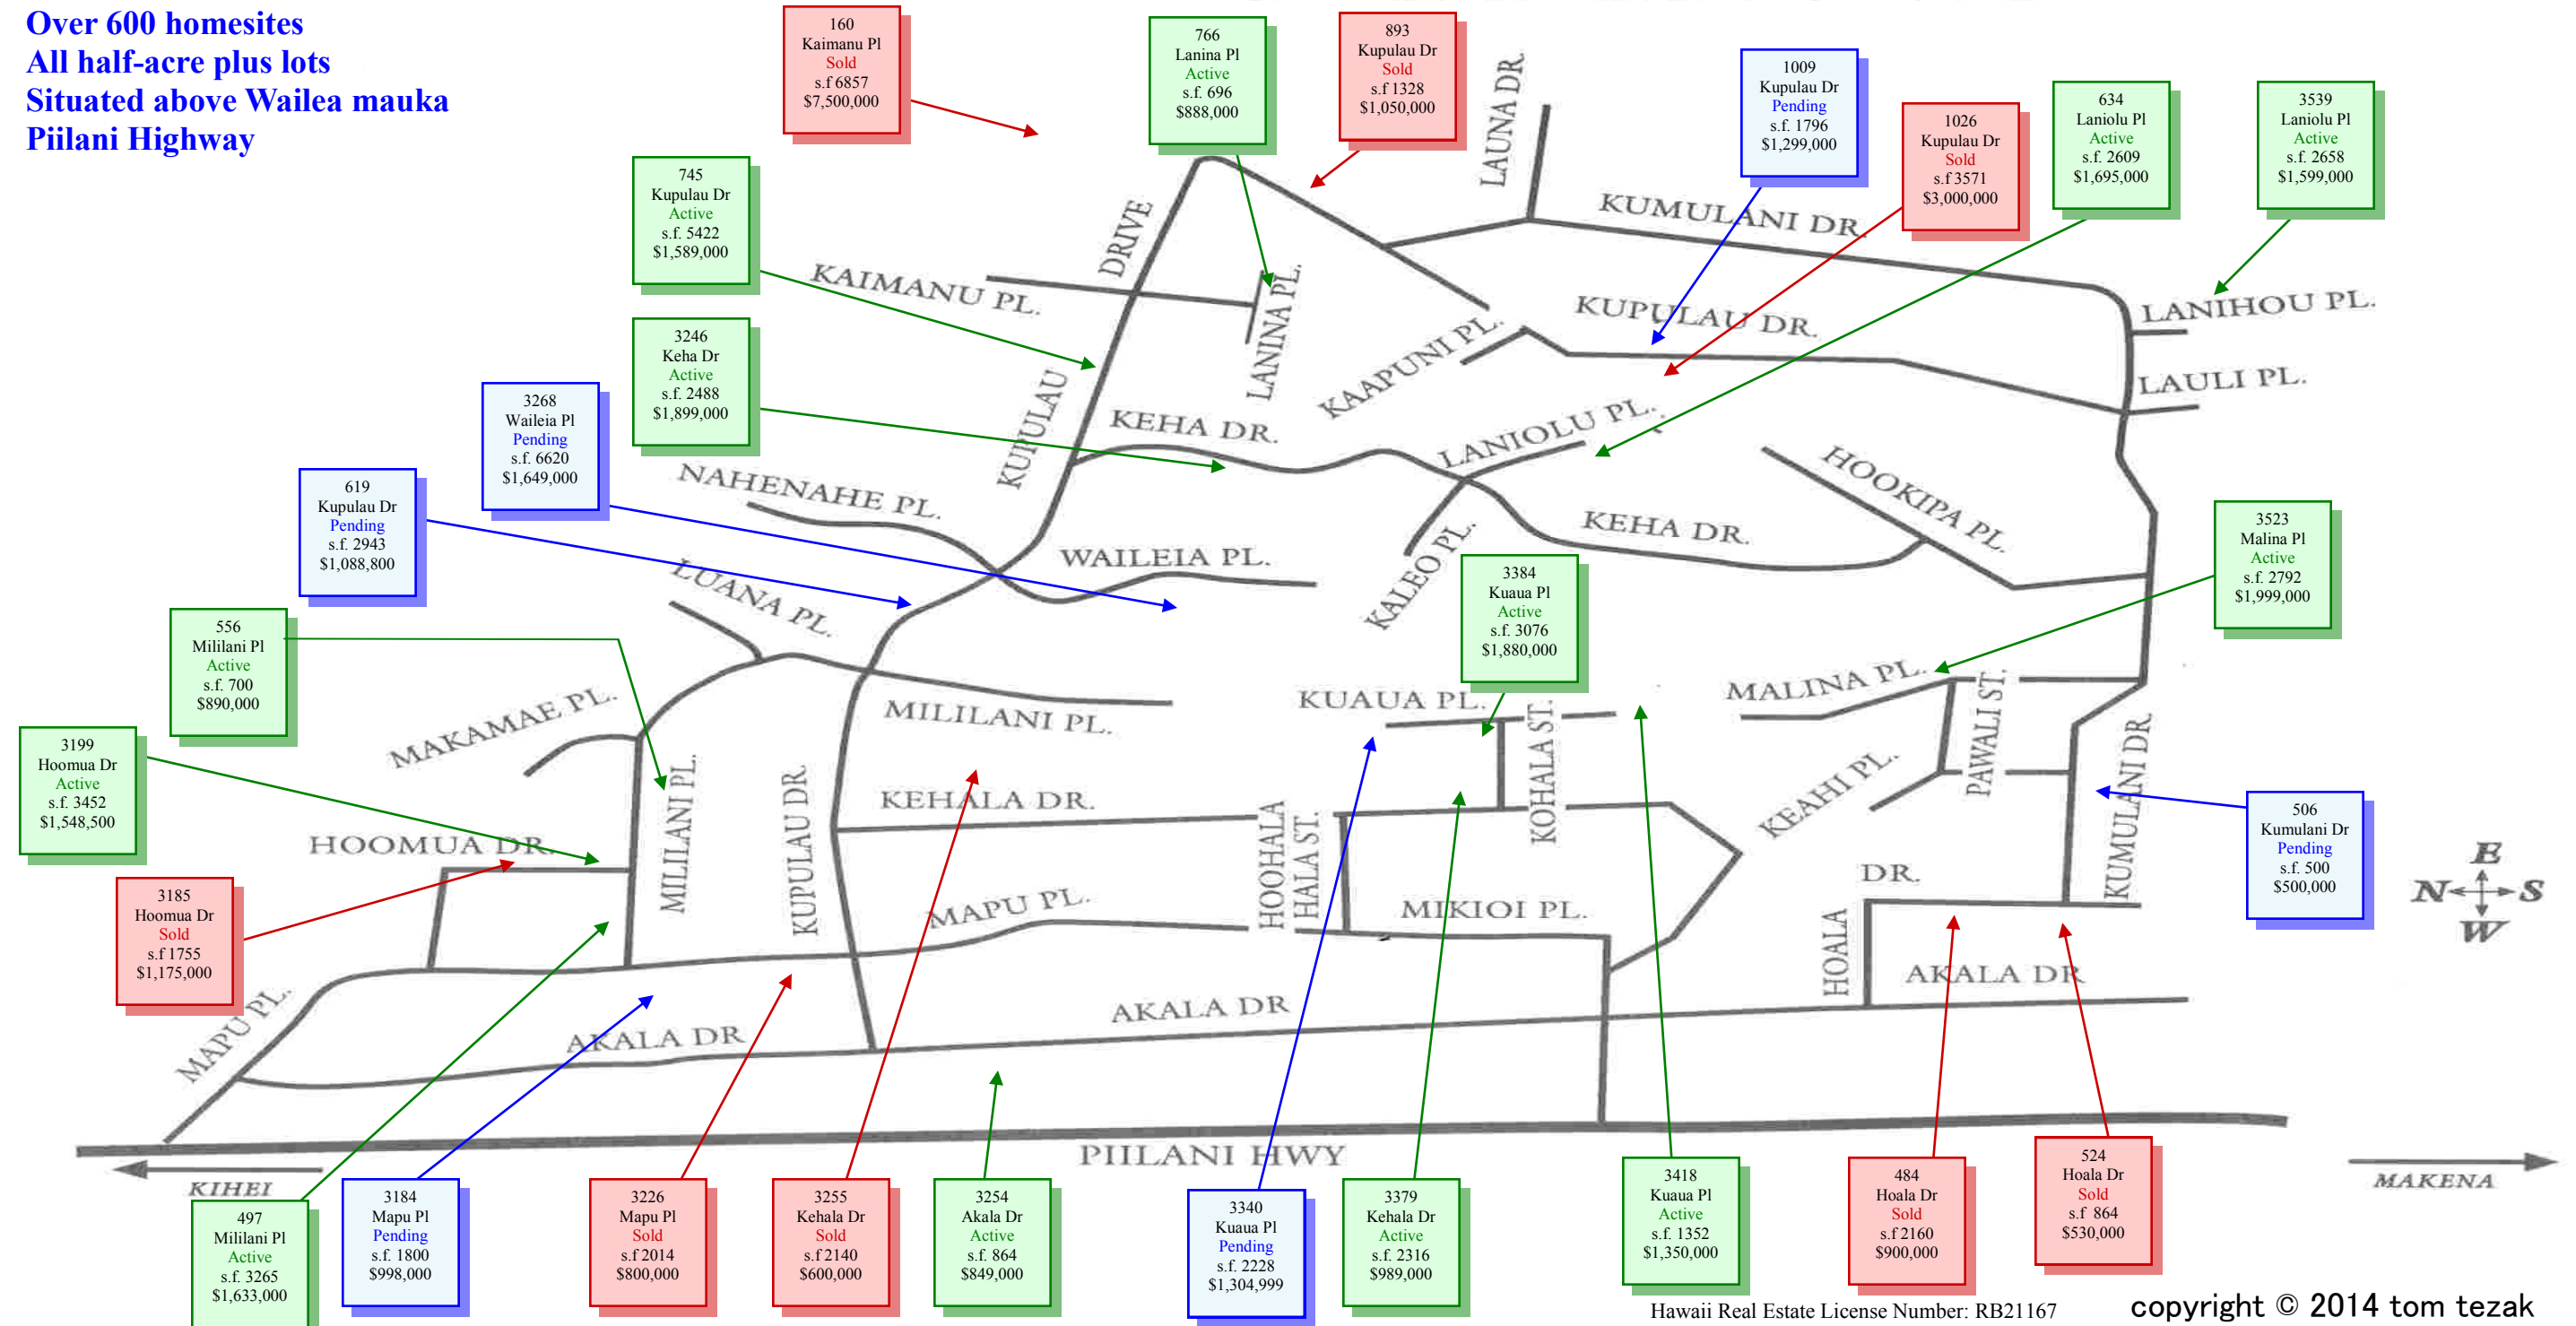

Maui Meadows

- Over 600 homesites
- All half-acre plus lots
- Situated above Wailea mauka Piilani Highway

MAUI MEADOWS

Hawaii Real Estate License Number: RB21167 copyright © 2014 tom tezak

808-879-4663 Direct Line
 866-752-4663 Toll Free
 808-280-2055 Cell/Text
 EMAIL TOM@TOMTEZAK.COM
 www.TOMTEZAK.COM