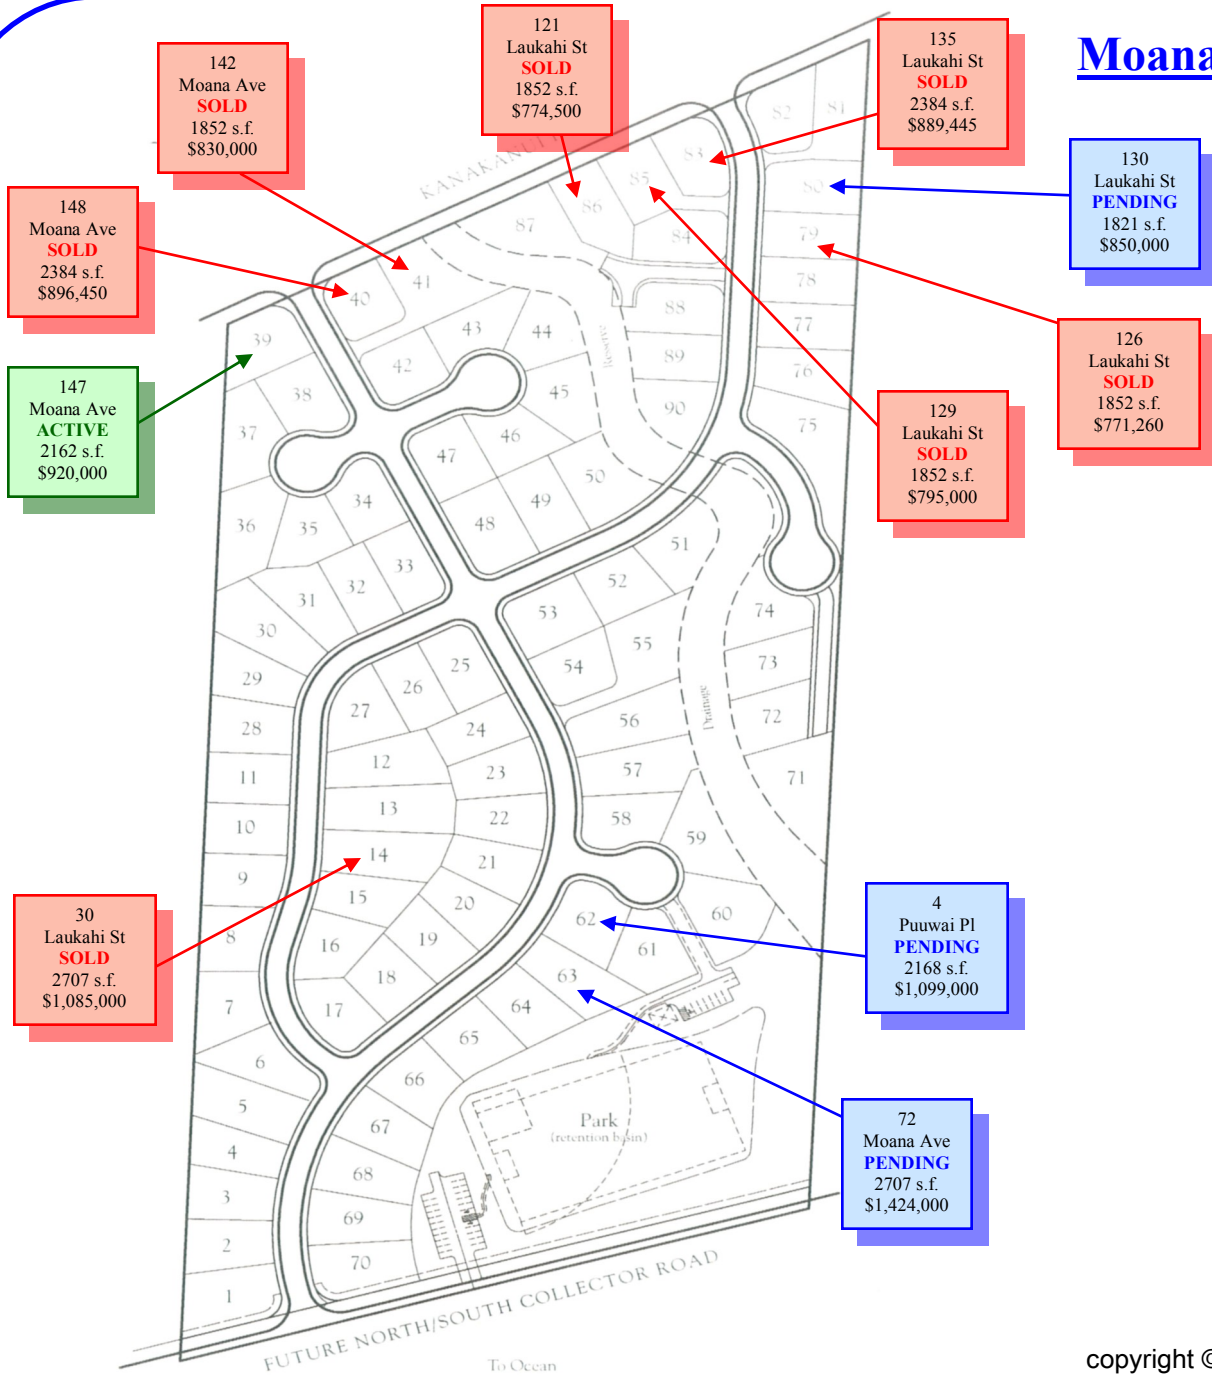

**VISUAL MARKET ANALYSIS® 11-3-13 TO 5-3-14**

**Moana Estates**

**808-879-4663 Direct Line**  
**866-752-4663 Toll Free**  
**808-280-2055 Cell**

**EMAIL [TOM@TOMTEZAK.COM](mailto:TOM@TOMTEZAK.COM)**

**[WWW.TOMTEZAK.COM](http://WWW.TOMTEZAK.COM)**