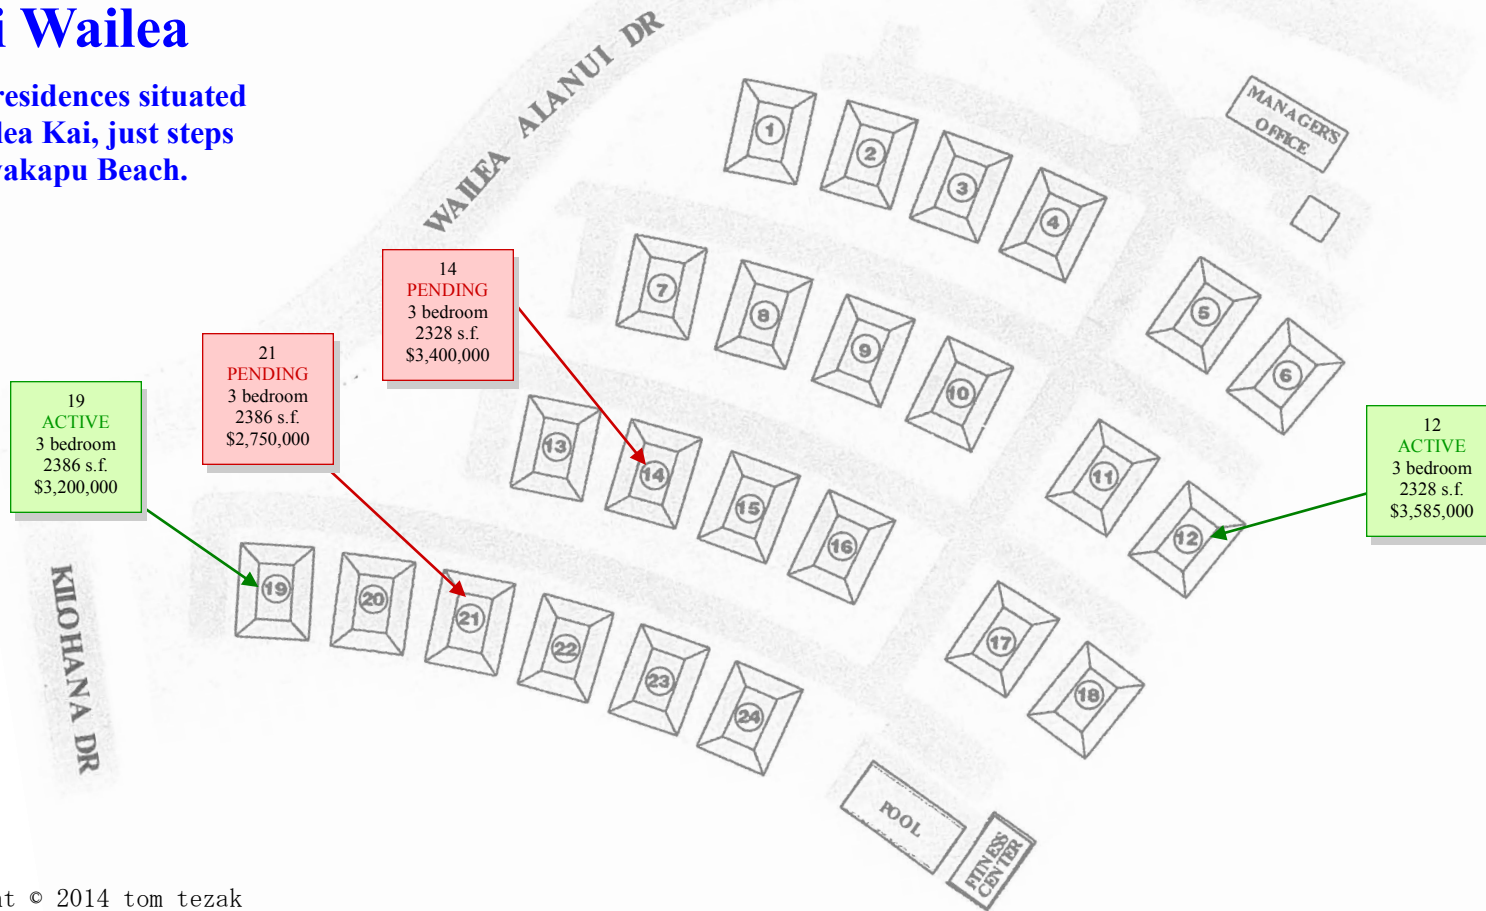

Papali Wailea

24 duplex residences situated above Wailea Kai, just steps from Keawakapu Beach.

copyright © 2014 tom tezak

808-879-4663 Direct Line
866-752-4663 Toll Free
808-280-2055 Cell

EMAIL TOM@TOMTEZAK.COM