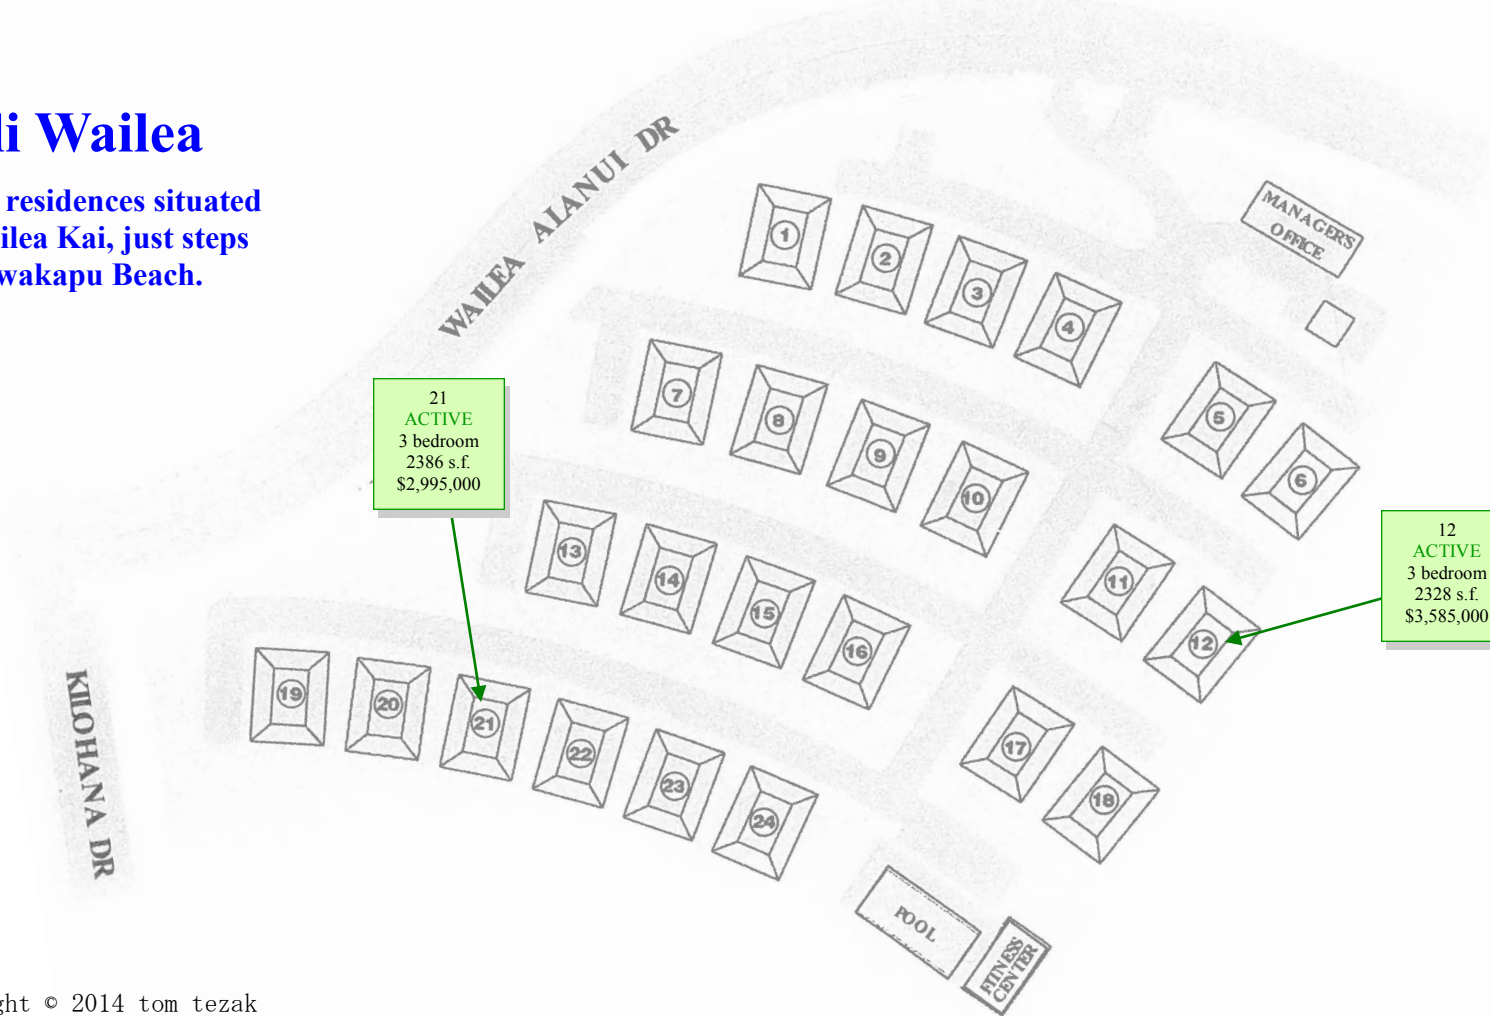

# Papali Wailea

24 duplex residences situated above Wailea Kai, just steps from Keawakapu Beach.

copyright © 2014 tom tezak

808-879-4663 Direct Line  
 866-752-4663 Toll Free  
 808-280-2055 Cell

EMAIL [TOM@TOMTEZAK.COM](mailto:TOM@TOMTEZAK.COM)