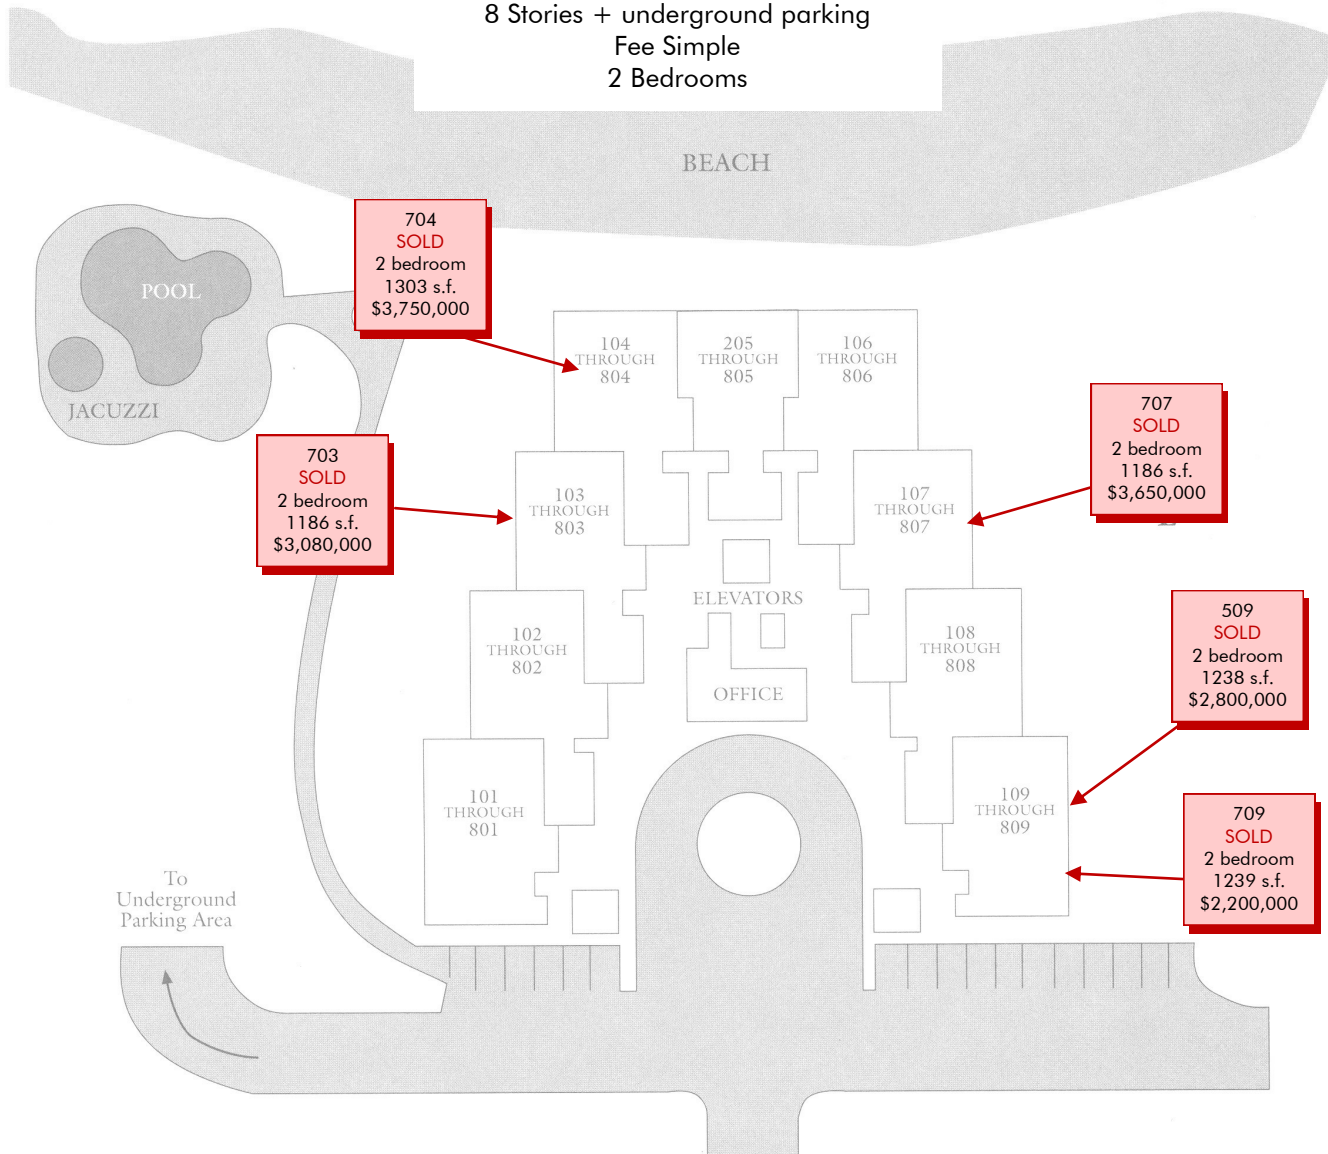

Polo Beach Club

Oceanfront at Polo Beach
 71 units
 8 Stories + underground parking
 Fee Simple
 2 Bedrooms

808-879-4663 Direct Line
 866-752-4663 Toll Free
 808-280-2055 Cell

www.TomTezak.com

Email Tom@TomTezak.com

The Shops at Wailea

3750 Wailea Alanui B-16
 Wailea, Maui, Hawaii,

Polo Beach Visual Market Analysis® 2/16/2021 to 8/16/2021

copyright© 2021 tom tezak