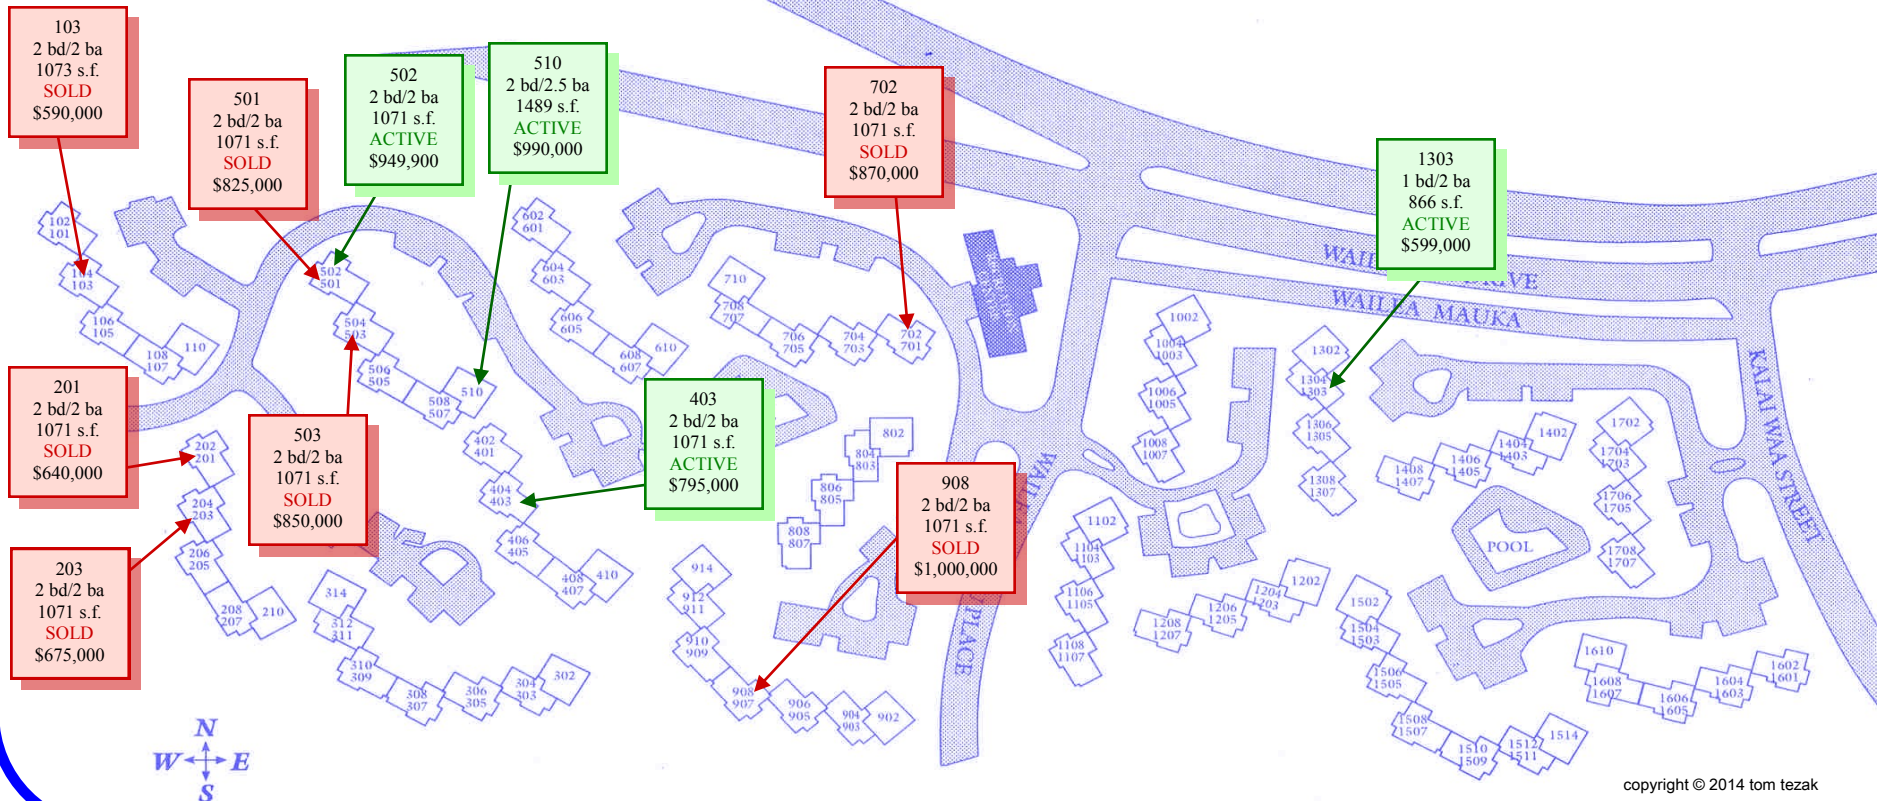

WAILEA EKOLU

10 Wailea Ekolu Place
 18 Acres Overlooking Wailea Blue Golf Course
 148 Units
 1 and 2 Bedroom Plans Including Townhouses
 Year Built: 1979

808-879-4663 Direct Line
 866-752-4663 Toll Free
 808-280-2055 Cell
 EMAIL TOM@TOMTEZAK.COM