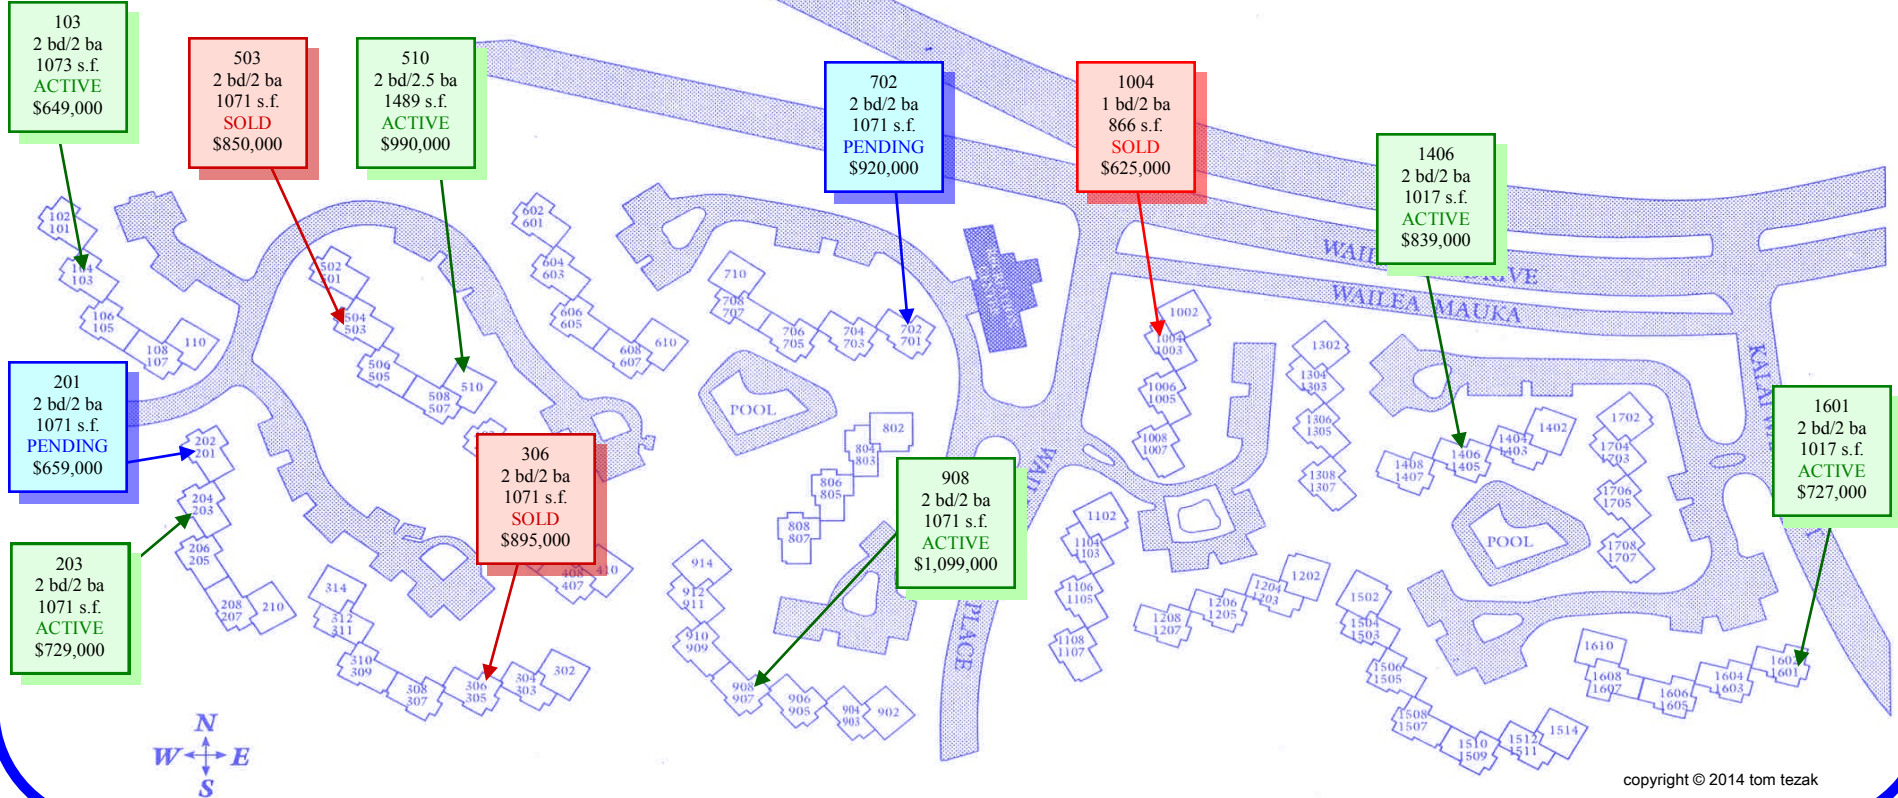

WAILEA EKOLU

10 Wailea Ekolu Place
 18 Acres Overlooking Wailea Blue Golf Course
 148 Units
 1 and 2 Bedroom Plans Including Townhouses
 Year Built: 1979

copyright © 2014 tom tezak

808-879-4663 Direct Line
 866-752-4663 Toll Free
 808-280-2055 Cell
 EMAIL TOM@TOMTEZAK.COM