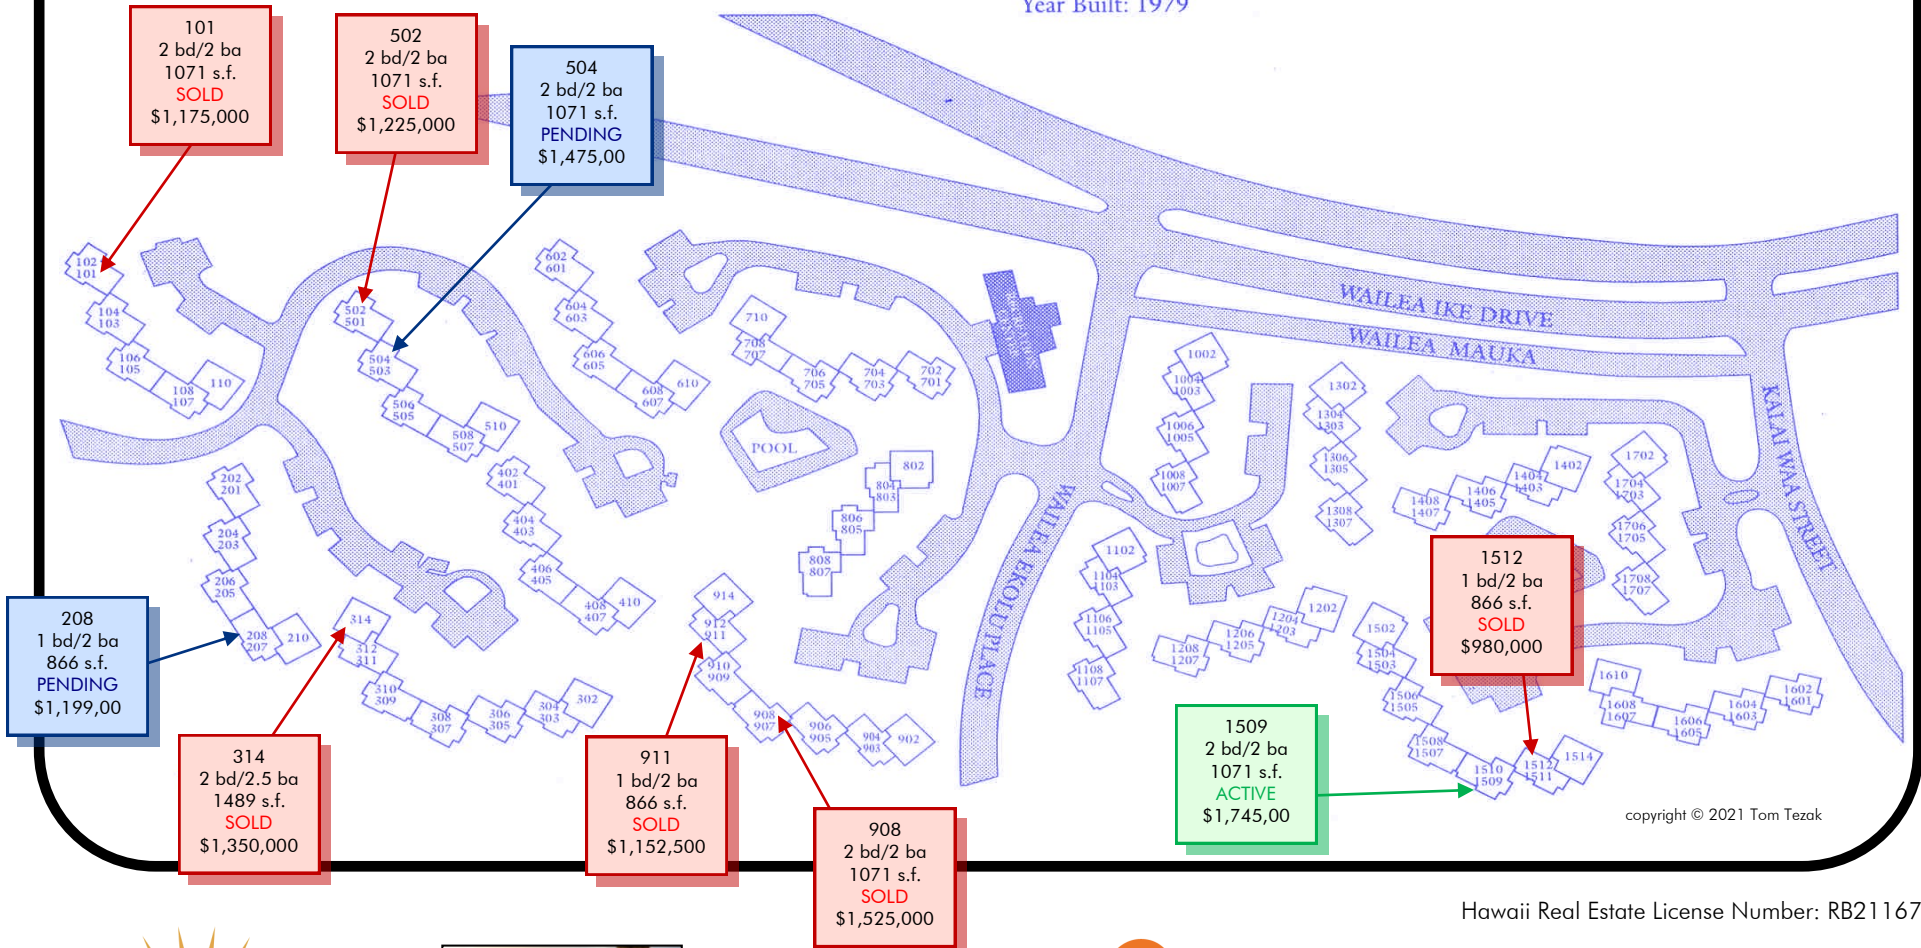

# Wailea Ekolu

10 Wailea Ekolu Place  
 18 Acres Overlooking Wailea Blue Golf Course  
 148 Units  
 1 and 2 Bedroom Plans Including Townhouses  
 Year Built: 1979

copyright © 2021 Tom Tezak

Hawaii Real Estate License Number: RB21167

## Two Locations to Serve You:

The Shops at Wailea  
 3750 Wailea Alanui B-16, Wailea, Maui  
 Rainbow Mall  
 2439 S Kihei Rd Suite 115A, Kihei, Maui

## Visual Market Analysis for Wailea Ekolu - 5/12/2021 to 11/12/2021

Status	Unit	Sold Price	List Price	Bds	Bths	Liv-SF	\$/SQFT	View	MLS #	DOM
ACTIVE	1509		\$1,745,000	2	2	1,071	\$1,629.32	Ocean	393127	43
PENDING	504		\$1,475,000	2	2	1,071	\$1,377.22	Ocean	393343	25
PENDING	208		\$1,199,000	1	2	866	\$1,384.53	Ocean	393331	25
SOLD	911	\$1,152,500	\$1,150,000	1	2	866	\$1,330.83	Ocean	392099	51
SOLD	908	\$1,525,000	\$1,450,000	2	2	1,071	\$1,423.90	Ocean	391801	34
SOLD	502	\$1,225,000	\$1,250,000	2	2	1,071	\$1,143.79	Ocean	391085	53
SOLD	314	\$1,350,000	\$1,350,000	2	2.5	1,489	\$906.65	Ocean	391292	58
SOLD	101	\$1,175,000	\$1,250,000	2	2	1,071	\$1,097.11	Ocean	390563	78
SOLD	1512	\$980,000	\$979,000	1	2	866	\$1,131.64	Ocean	390716	81