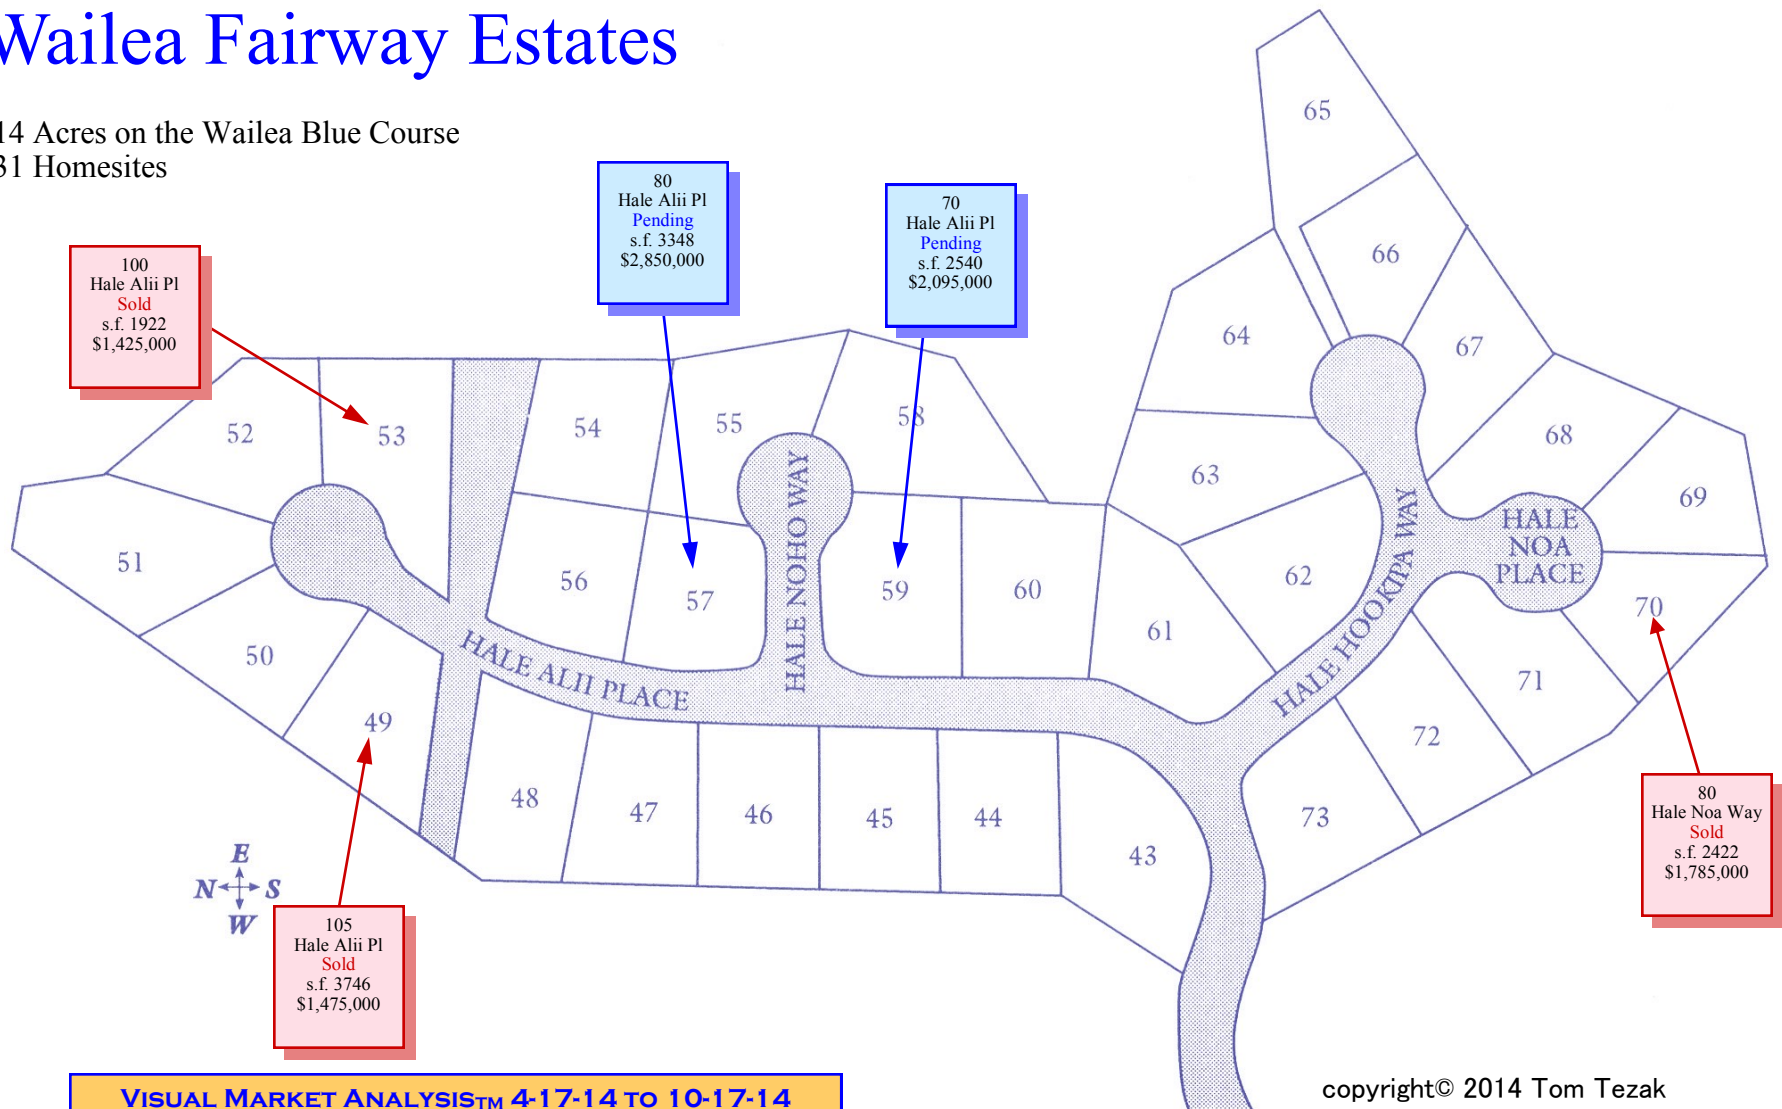

Wailea Fairway Estates

14 Acres on the Wailea Blue Course
31 Homesites

VISUAL MARKET ANALYSIS™ 4-17-14 TO 10-17-14

808-879-4663 Direct Line
866-752-4663 Toll Free
808-280-2055 Cell

EMAIL TOM@TOMTEZAK.COM

www.TOMTEZAK.COM