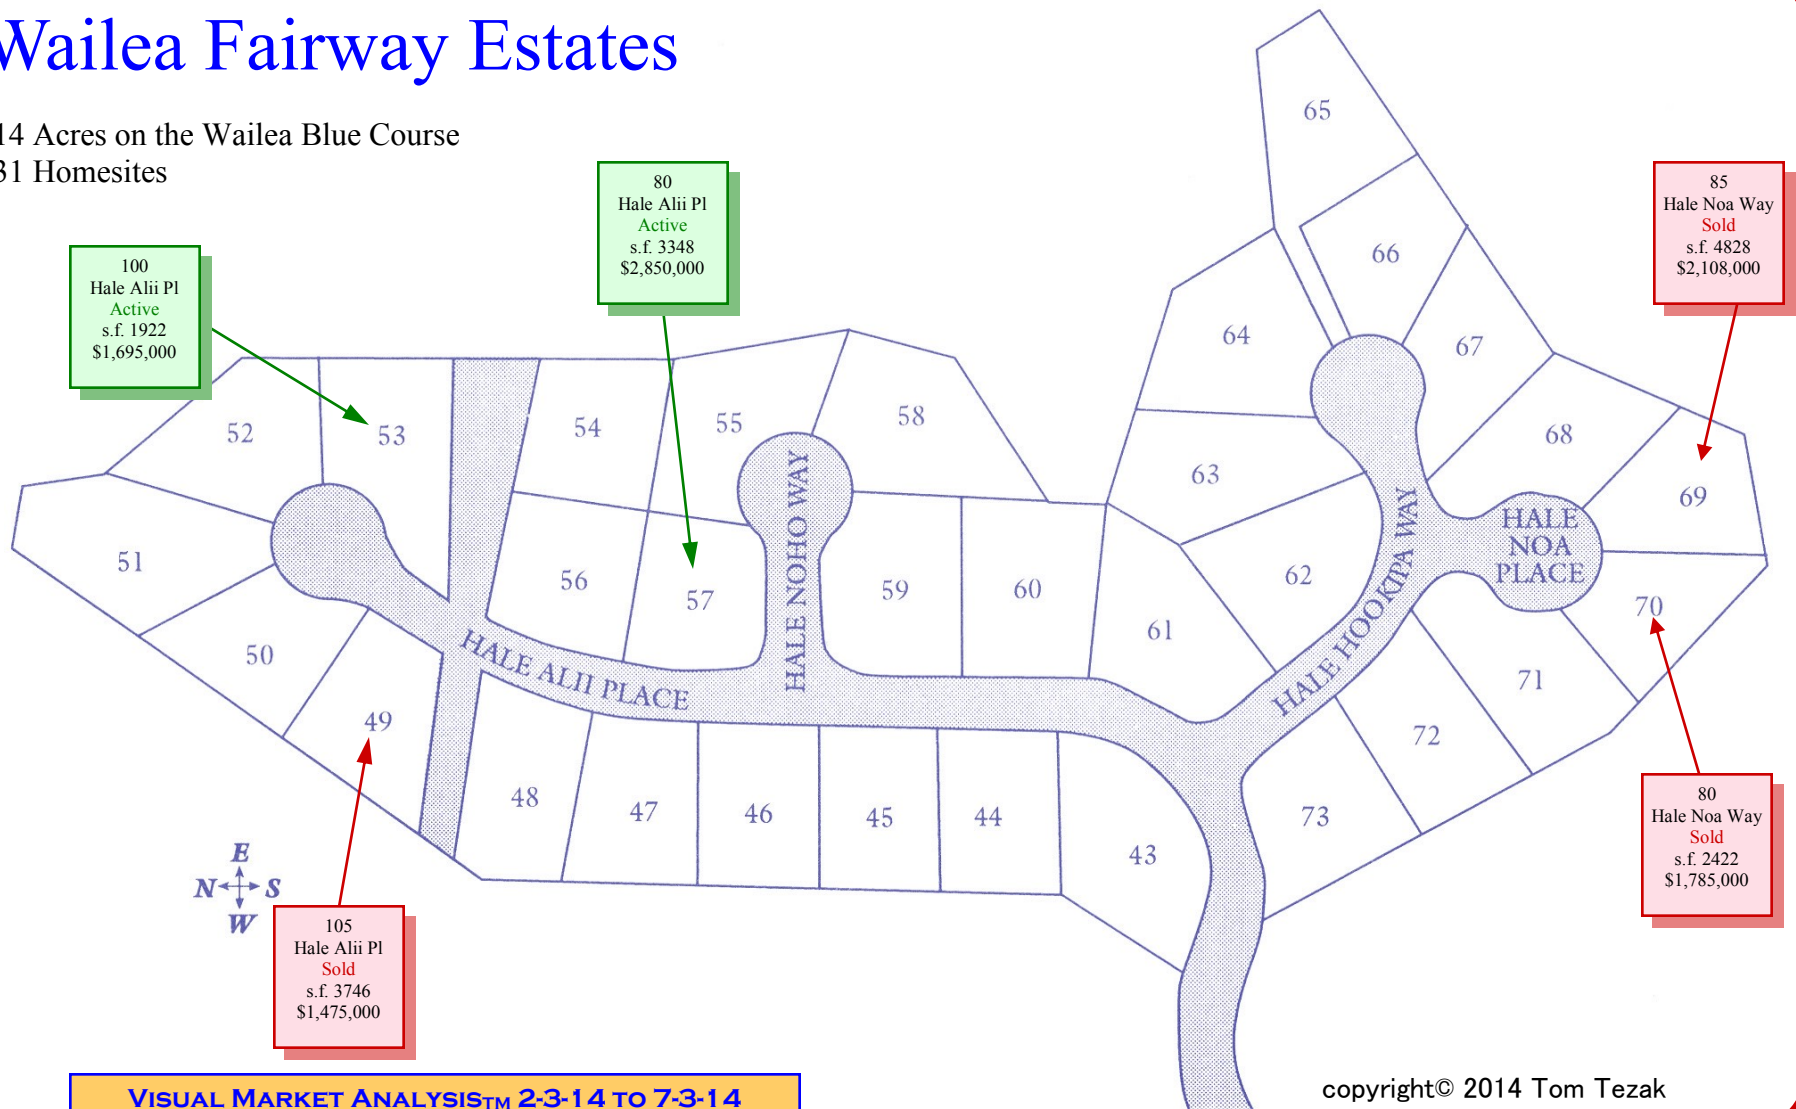

Wailea Fairway Estates

14 Acres on the Wailea Blue Course
31 Homesites

VISUAL MARKET ANALYSIS™ 2-3-14 TO 7-3-14

copyright© 2014 Tom Tezak

808-879-4663 Direct Line
866-752-4663 Toll Free
808-280-2055 Cell

EMAIL TOM@TOMTEZAK.COM