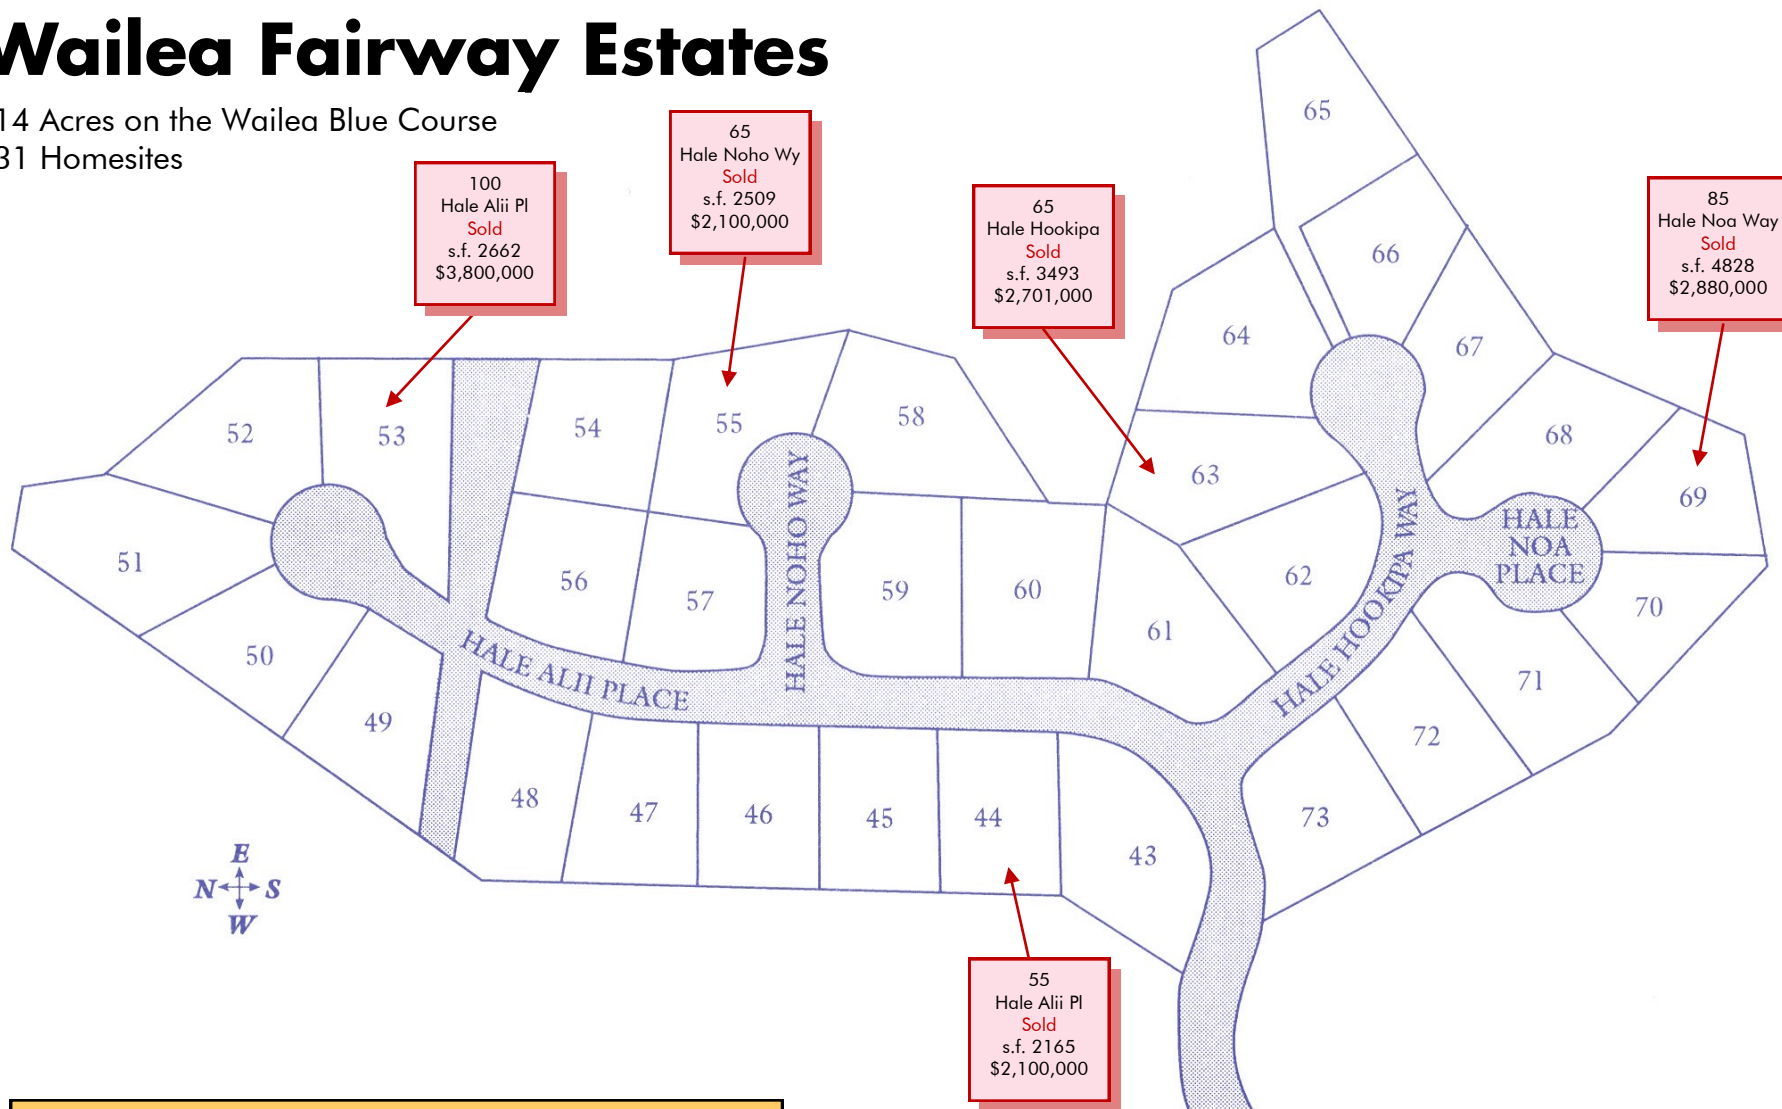

Wailea Fairway Estates

14 Acres on the Wailea Blue Course
31 Homesites

Visual Market Analysis™ 8/24/2020 to 8/24/2021

copyright© 2021 Tom Tezak

Hawaii Real Estate License Number: RB21167

808-280-2055 Call/Text
808-879-4663 Direct Line
866-752-4663 Toll Free
Tom@TomTezak.com
www.TomTezak.com

Two Locations to Serve You:
The Shops at Wailea
3750 Wailea Alanui B-16, Wailea, Maui
Rainbow Mall
2439 S Kihei Rd Suite 115A, Kihei, Maui