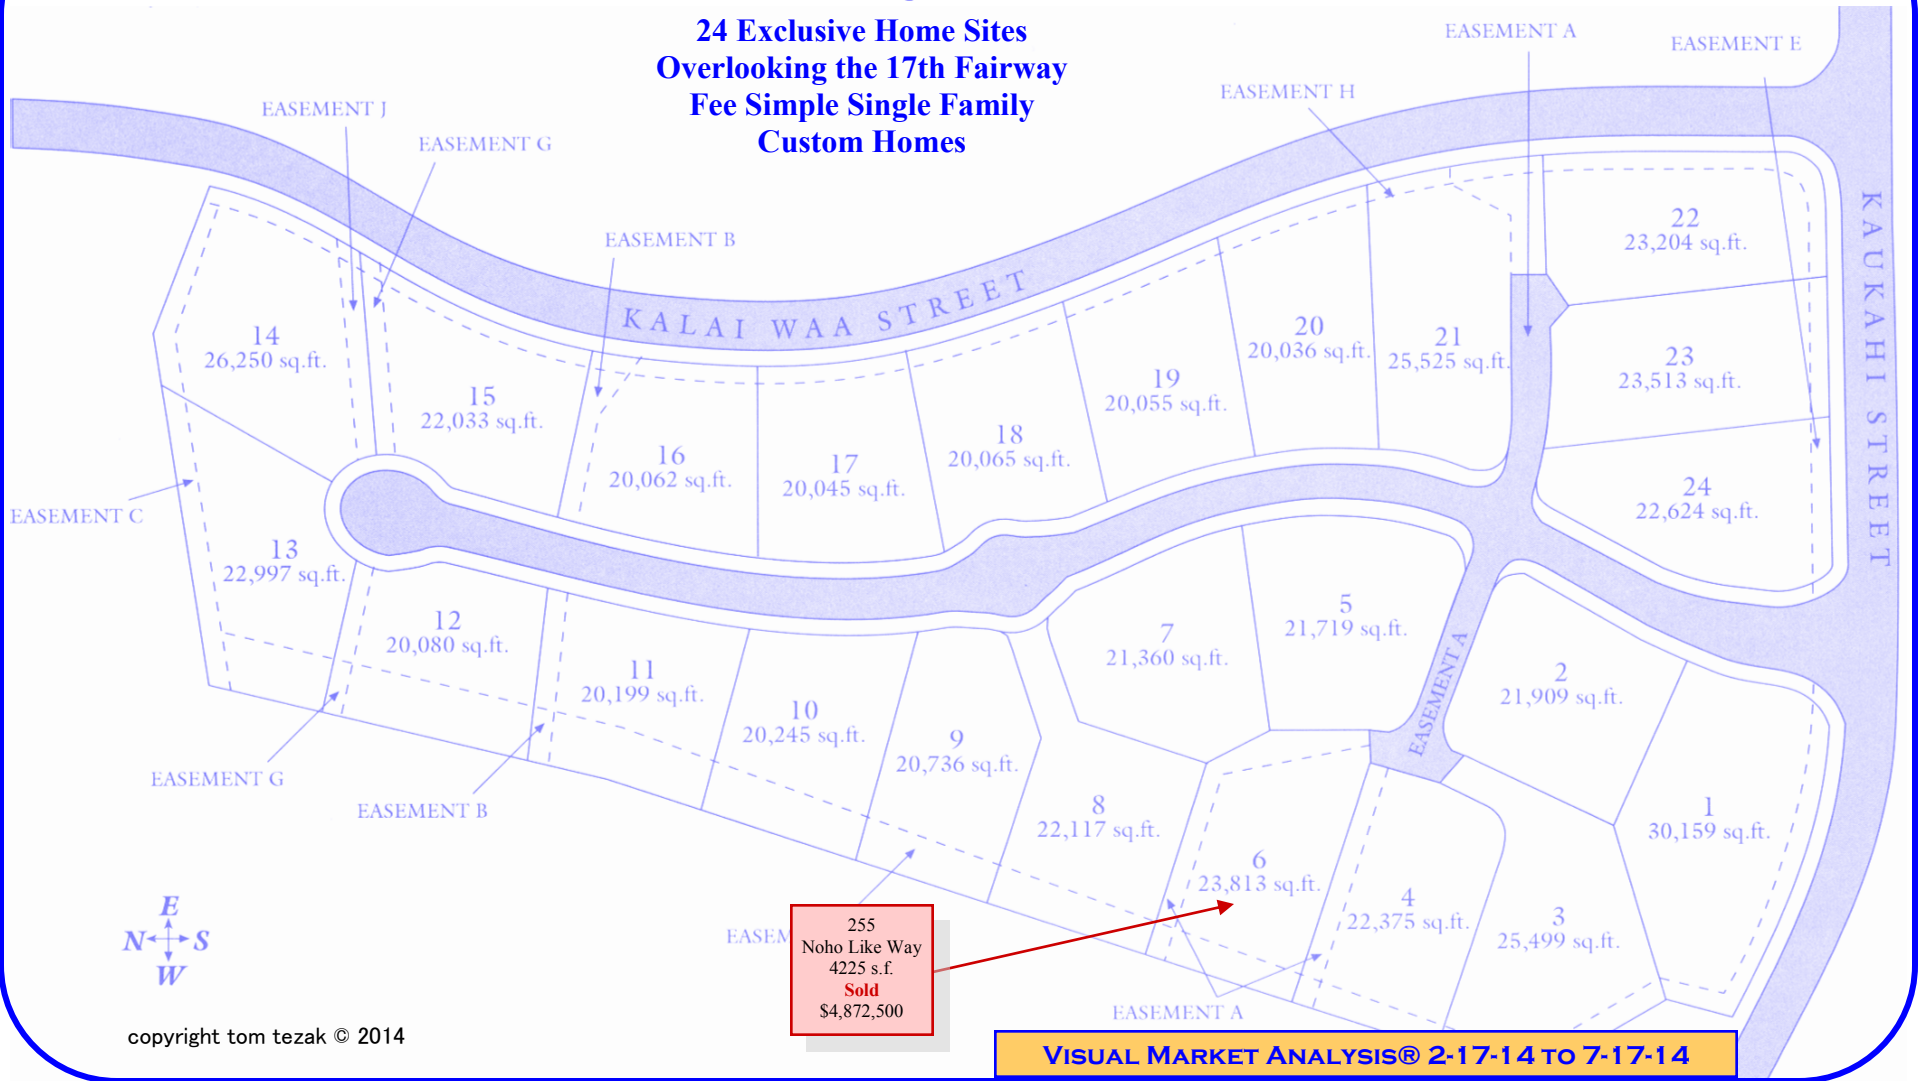

Wailea Highlands

24 Exclusive Home Sites
Overlooking the 17th Fairway
Fee Simple Single Family
Custom Homes

808-879-4663 Direct Line
866-752-4663 Toll Free
808-280-2055 Cell
Email tom@tomtezak.com

The Shops at Wailea