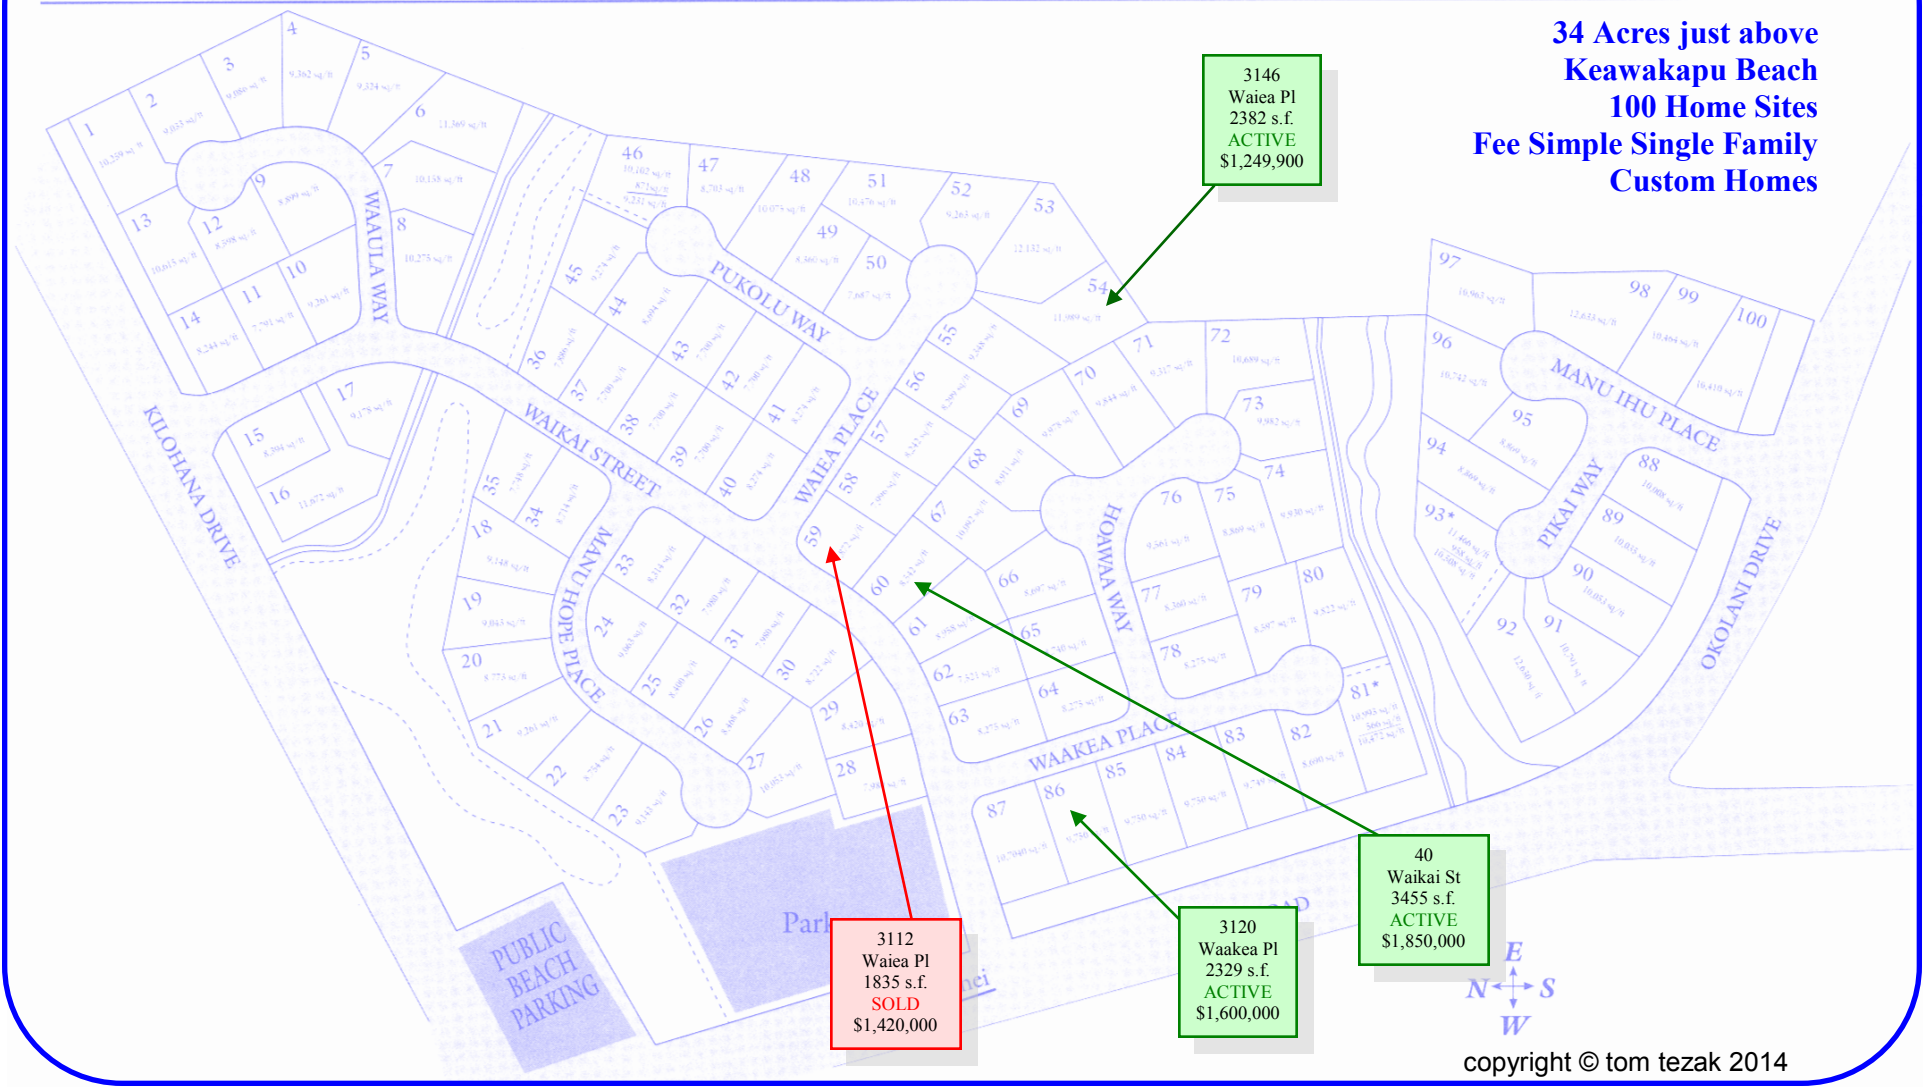

Wailea Kai

**34 Acres just above
Keawakapu Beach
100 Home Sites
Fee Simple Single Family
Custom Homes**

copyright © tom tezak 2014

808-879-4663 Direct Line
866-752-4663 Toll Free
808-280-2055 Cell

EMAIL TOM@TOMTEZAK.COM