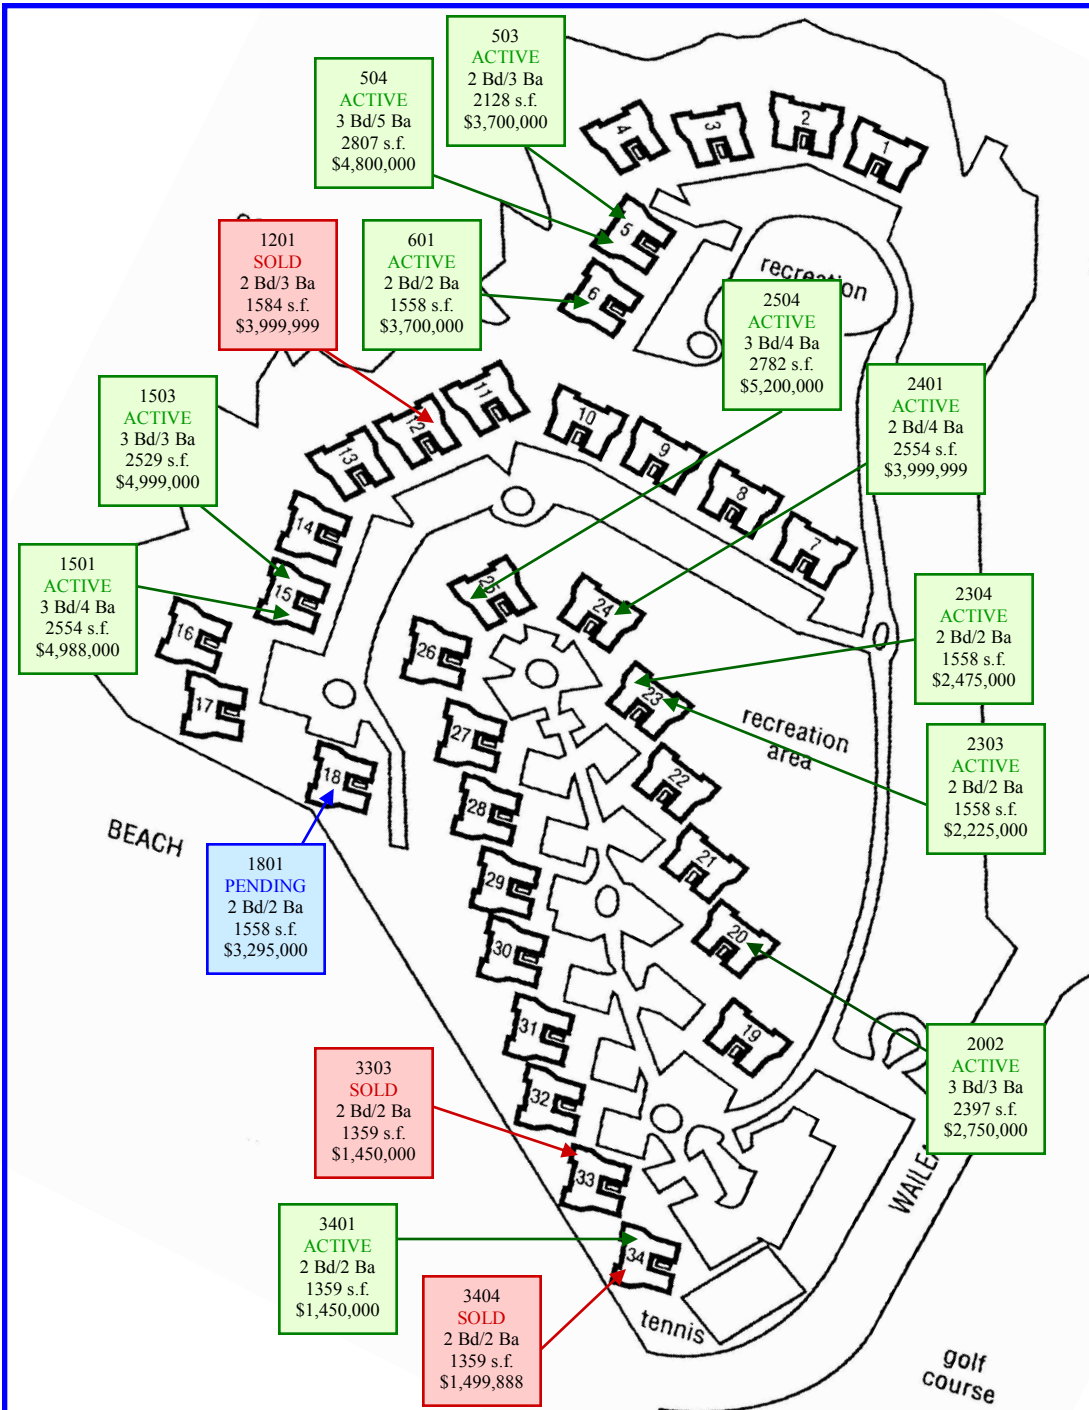

Wailea Point

Direct Oceanfront Luxury
 Condominiums
 30 night minimum rental
 Between Four Seasons &
 Fairmont Kea Lani
 2 & 3 bedroom units